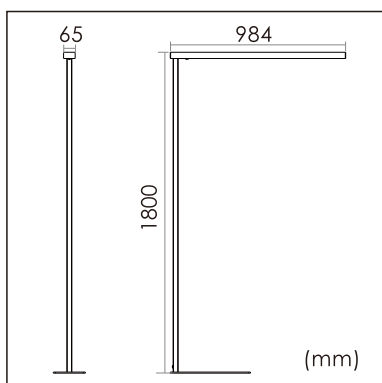

Freyja

free standing luminaire

20.020.33005

GENERAL

Floor
Standing
Silver
IP20
indirect 2300 lm
direct 2200 lm
total 4500 lm
Beam Angle $\uparrow 110^\circ/90^\circ \downarrow$
UGR < 21

LED

3000K warm white
CRI ≥ 80
L80(B10)50,000H
SDCM < 3

PHYSICAL

length 984 mm
width 65 mm
height 1800 mm
6.95 kg

ELECTRICAL

50W
90 lm/W
AC200~240V

The data values for the luminous flux are initially subject to a tolerance of +/- 10%, those for the electrical connected load are initially subject to a tolerance of +/- 10%, and those for the colour temperature are initially subject to a tolerance of +/- 150 K. Product illustrations serve as examples and may differ from the original. No liability is assumed for typographical or printing errors. We reserve the right to make alterations in the interest of improving our products.