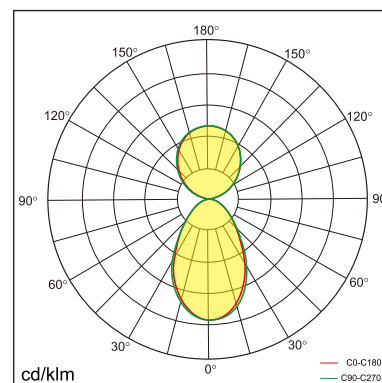

Freyja

free standing luminaire

20.020.33005

GENERAL

Floor
Standing
Silver
IP20
indirect 2300 lm
direct 2200 lm
total 4500 lm
Beam Angle $\uparrow 110^\circ/90^\circ \downarrow$
UGR < 21

LED

3000K warm white
CRI ≥ 80
L80(B10)50,000H
SDCM < 3

PHYSICAL

length 984 mm
width 65 mm
height 1800 mm
6.95 kg

ELECTRICAL

50W
90 lm/W
AC200~240V

The data values for the luminous flux are initially subject to a tolerance of +/- 10%, those for the electrical connected load are initially subject to a tolerance of +/- 10%, and those for the colour temperature are initially subject to a tolerance of +/- 150 K. Product illustrations serve as examples and may differ from the original. No liability is assumed for typographical or printing errors. We reserve the right to make alterations in the interest of improving our products.