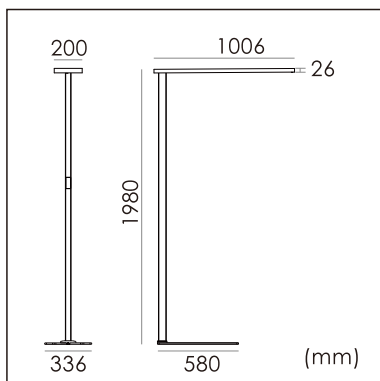

The data values for the luminous flux are initially subject to a tolerance of +/- 10%, those for the electrical connected load are initially subject to a tolerance of +/- 10%, and those for the colour temperature are initially subject to a tolerance of +/- 150 K. Product illustrations serve as examples and may differ from the original. No liability is assumed for typographical or printing errors. We reserve the right to make alterations in the interest of improving our products.