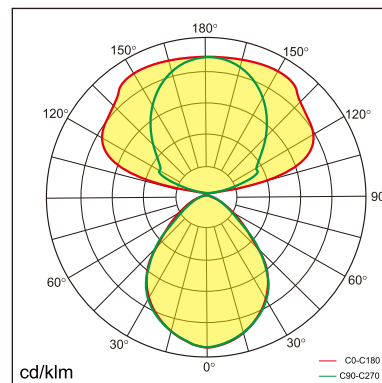

The data values for the luminous flux are initially subject to a tolerance of +/- 10%, those for the electrical connected load are initially subject to a tolerance of +/- 10%, and those for the colour temperature are initially subject to a tolerance of +/- 150 K. Product illustrations serve as examples and may differ from the original. No liability is assumed for typographical or printing errors. We reserve the right to make alterations in the interest of improving our products.