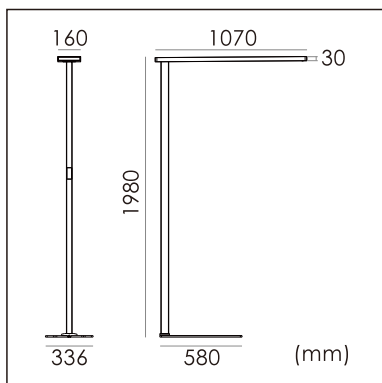

The data values for the luminous flux are initially subject to a tolerance of +/- 10%, those for the electrical connected load are initially subject to a tolerance of +/- 10%, and those for the colour temperature are initially subject to a tolerance of +/- 150 K. Product illustrations serve as examples and may differ from the original. No liability is assumed for typographical or printing errors. We reserve the right to make alterations in the interest of improving our products.