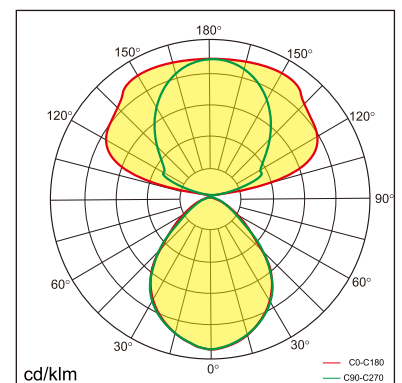

Frigg-F

free standing luminaire

20.008.13001

GENERAL

Floor
Standing
black
IP20
indirect 6050 lm
direct 2250 lm
total 8300 lm
Beam Angle $\uparrow 140^\circ/85^\circ\downarrow$
UGR<10

LED

3000K warm white
CRI ≥ 80
L80(B10)50,000H
SDCM <3

PHYSICAL

length 1070 mm
width 336 mm
height 1980 mm
16 kg

ELECTRICAL

80W
110 lm/W
AC200~240V

The data values for the luminous flux are initially subject to a tolerance of +/- 10%, those for the electrical connected load are initially subject to a tolerance of +/- 10%, and those for the colour temperature are initially subject to a tolerance of +/- 150 K. Product illustrations serve as examples and may differ from the original. No liability is assumed for typographical or printing errors. We reserve the right to make alterations in the interest of improving our products.