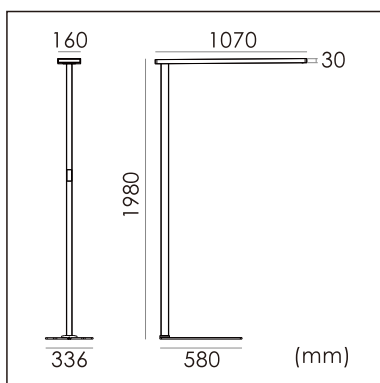

Frigg-F

free standing luminaire

20.008.13001

GENERAL

Floor
Standing
black
IP20
indirect 6050 lm
direct 2250 lm
total 8300 lm
Beam Angle $\uparrow 140^\circ/85^\circ\downarrow$
UGR<10

LED

3000K warm white
CRI ≥ 80
L80(B10)50,000H
SDCM <3

PHYSICAL

length 1070 mm
width 336 mm
height 1980 mm
16 kg

ELECTRICAL

80W
110 lm/W
AC200~240V

The data values for the luminous flux are initially subject to a tolerance of +/- 10%, those for the electrical connected load are initially subject to a tolerance of +/- 10%, and those for the colour temperature are initially subject to a tolerance of +/- 150 K. Product illustrations serve as examples and may differ from the original. No liability is assumed for typographical or printing errors. We reserve the right to make alterations in the interest of improving our products.