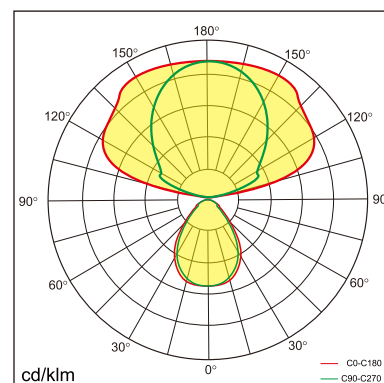

Gevjon

free standing luminaire

20.007.33016

GENERAL

Floor
Standing
Silver
IP20
indirect 9500 lm
direct 2500 lm
total 12000 lm
Beam Angle $\uparrow 140^\circ/85^\circ\downarrow$
UGR<14

LED

3000K warm white
CRI ≥ 80
L80(B10)50,000H
SDCM <3

PHYSICAL

length 1006 mm
width 336 mm
height 1980 mm
16 kg

ELECTRICAL

100W
120 lm/W
AC200~240V

The data values for the luminous flux are initially subject to a tolerance of +/- 10%, those for the electrical connected load are initially subject to a tolerance of +/- 10%, and those for the colour temperature are initially subject to a tolerance of +/- 150 K. Product illustrations serve as examples and may differ from the original. No liability is assumed for typographical or printing errors. We reserve the right to make alterations in the interest of improving our products.