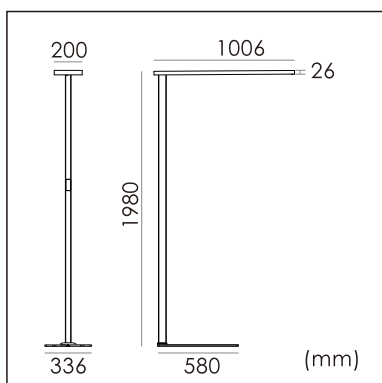

Gevjon

free standing luminaire

20.007.33016

GENERAL

Floor
Standing
Silver
IP20
indirect 9500 lm
direct 2500 lm
total 12000 lm
Beam Angle $\uparrow 140^\circ/85^\circ\downarrow$
UGR<14

LED

3000K warm white
CRI ≥ 80
L80(B10)50,000H
SDCM <3

PHYSICAL

length 1006 mm
width 336 mm
height 1980 mm
16 kg

ELECTRICAL

100W
120 lm/W
AC200~240V

The data values for the luminous flux are initially subject to a tolerance of +/- 10%, those for the electrical connected load are initially subject to a tolerance of +/- 10%, and those for the colour temperature are initially subject to a tolerance of +/- 150 K. Product illustrations serve as examples and may differ from the original. No liability is assumed for typographical or printing errors. We reserve the right to make alterations in the interest of improving our products.