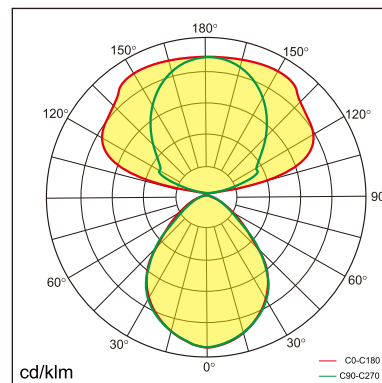

Frigg-F

free standing luminaire

20.008.24005

GENERAL

Floor
Standing
White
IP20
indirect 6050 lm
direct 2250 lm
total 8300 lm
Beam Angle $\uparrow 140^\circ/85^\circ\downarrow$
UGR<10

LED

4000K neutral white
CRI ≥ 80
L80(B10)50,000H
SDCM <3

PHYSICAL

length 1070 mm
width 336 mm
height 1980 mm
16 kg

ELECTRICAL

80W
110 lm/W
AC200~240V

The data values for the luminous flux are initially subject to a tolerance of +/- 10%, those for the electrical connected load are initially subject to a tolerance of +/- 10%, and those for the colour temperature are initially subject to a tolerance of +/- 150 K. Product illustrations serve as examples and may differ from the original. No liability is assumed for typographical or printing errors. We reserve the right to make alterations in the interest of improving our products.