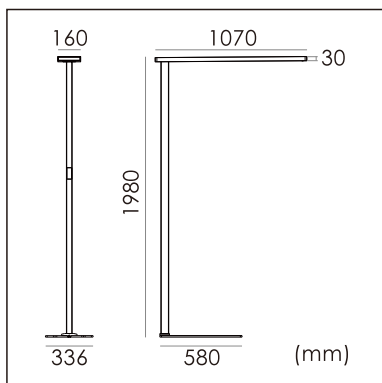

Frigg-F

free standing luminaire

20.008.24005

GENERAL

Floor
Standing
White
IP20
indirect 6050 lm
direct 2250 lm
total 8300 lm
Beam Angle $\uparrow 140^\circ/85^\circ\downarrow$
UGR<10

LED

4000K neutral white
CRI ≥ 80
L80(B10)50,000H
SDCM <3

PHYSICAL

length 1070 mm
width 336 mm
height 1980 mm
16 kg

ELECTRICAL

80W
110 lm/W
AC200~240V

The data values for the luminous flux are initially subject to a tolerance of +/- 10%, those for the electrical connected load are initially subject to a tolerance of +/- 10%, and those for the colour temperature are initially subject to a tolerance of +/- 150 K. Product illustrations serve as examples and may differ from the original. No liability is assumed for typographical or printing errors. We reserve the right to make alterations in the interest of improving our products.