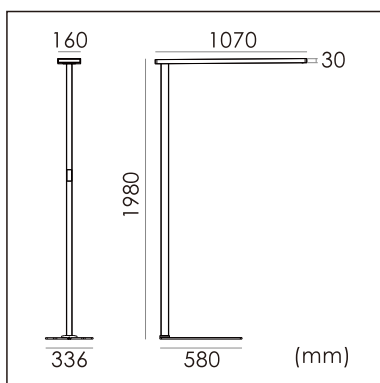

Frigg-F

free standing luminaire

20.008.24014

GENERAL

Floor
Standing
White
IP20
indirect 8500 lm
direct 2250 lm
total 10750 lm
Beam Angle $\uparrow 140^\circ/85^\circ\downarrow$
UGR<10

LED

4000K neutral white
CRI ≥ 80
L80(B10)50,000H
SDCM <3

PHYSICAL

length 1070 mm
width 336 mm
height 1980 mm
16 kg

ELECTRICAL

100W
110 lm/W
AC200~240V

The data values for the luminous flux are initially subject to a tolerance of +/- 10%, those for the electrical connected load are initially subject to a tolerance of +/- 10%, and those for the colour temperature are initially subject to a tolerance of +/- 150 K. Product illustrations serve as examples and may differ from the original. No liability is assumed for typographical or printing errors. We reserve the right to make alterations in the interest of improving our products.