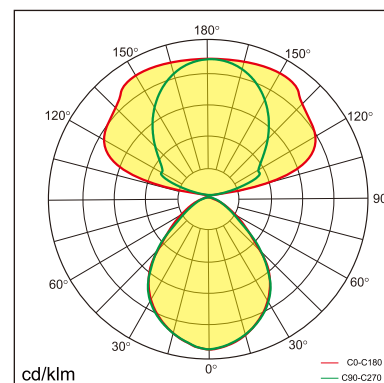

Frigg-F

free standing luminaire

20.008.24014

GENERAL

Floor
Standing
White
IP20
indirect 8500 lm
direct 2250 lm
total 10750 lm
Beam Angle $\uparrow 140^\circ/85^\circ\downarrow$
UGR<10

LED

4000K neutral white
CRI ≥ 80
L80(B10)50,000H
SDCM <3

PHYSICAL

length 1070 mm
width 336 mm
height 1980 mm
16 kg

ELECTRICAL

100W
110 lm/W
AC200~240V

The data values for the luminous flux are initially subject to a tolerance of +/- 10%, those for the electrical connected load are initially subject to a tolerance of +/- 10%, and those for the colour temperature are initially subject to a tolerance of +/- 150 K. Product illustrations serve as examples and may differ from the original. No liability is assumed for typographical or printing errors. We reserve the right to make alterations in the interest of improving our products.