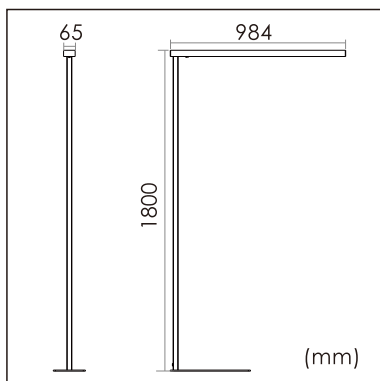

Freyja

free standing luminaire

20.020.23003

GENERAL

Floor
Standing
White
IP20
indirect 2300 lm
direct 2200 lm
total 4500 lm
Beam Angle \uparrow 110°/90° \downarrow
UGR<21

LED

3000K warm white
CRI \geq 80
L80(B10)50,000H
SDCM <3

PHYSICAL

length 984 mm
width 65 mm
height 1800 mm
6.95 kg

ELECTRICAL

50W
90 lm/W
AC200~240V

The data values for the luminous flux are initially subject to a tolerance of +/- 10%, those for the electrical connected load are initially subject to a tolerance of +/- 10%, and those for the colour temperature are initially subject to a tolerance of +/- 150 K. Product illustrations serve as examples and may differ from the original. No liability is assumed for typographical or printing errors. We reserve the right to make alterations in the interest of improving our products.