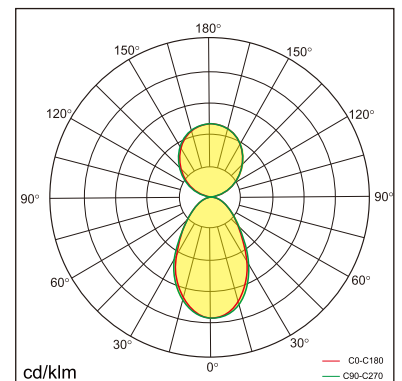

Freyja

free standing luminaire

20.020.23003

GENERAL

Floor
Standing
White
IP20
indirect 2300 lm
direct 2200 lm
total 4500 lm
Beam Angle \uparrow 110°/90° \downarrow
UGR<21

LED

3000K warm white
CRI \geq 80
L80(B10)50,000H
SDCM <3

PHYSICAL

length 984 mm
width 65 mm
height 1800 mm
6.95 kg

ELECTRICAL

50W
90 lm/W
AC200~240V

The data values for the luminous flux are initially subject to a tolerance of +/- 10%, those for the electrical connected load are initially subject to a tolerance of +/- 10%, and those for the colour temperature are initially subject to a tolerance of +/- 150 K. Product illustrations serve as examples and may differ from the original. No liability is assumed for typographical or printing errors. We reserve the right to make alterations in the interest of improving our products.