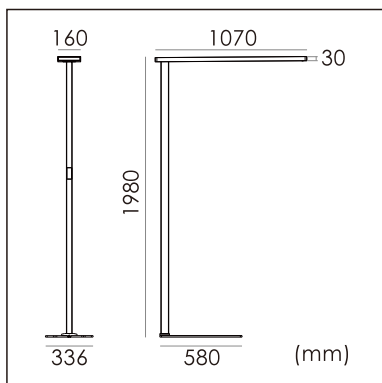

Frigg-F

free standing luminaire

20.008.16003

GENERAL

Floor
Standing
black
IP20
indirect 5650 lm
direct 1850 lm
total 7500 lm
Beam Angle $\uparrow 140^\circ/85^\circ\downarrow$
UGR<10

LED

3000~6000K Variable
CRI ≥ 80
L80(B10)50,000H
SDCM <3

PHYSICAL

length 1070 mm
width 336 mm
height 1980 mm
16 kg

ELECTRICAL

80W
95 lm/W
AC200~240V

The data values for the luminous flux are initially subject to a tolerance of +/- 10%, those for the electrical connected load are initially subject to a tolerance of +/- 10%, and those for the colour temperature are initially subject to a tolerance of +/- 150 K. Product illustrations serve as examples and may differ from the original. No liability is assumed for typographical or printing errors. We reserve the right to make alterations in the interest of improving our products.