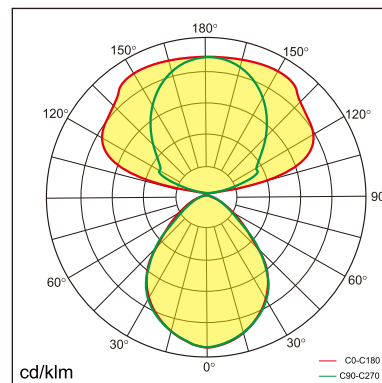

Frigg-F

free standing luminaire

20.008.16003

GENERAL

Floor
Standing
black
IP20
indirect 5650 lm
direct 1850 lm
total 7500 lm
Beam Angle $\uparrow 140^\circ/85^\circ\downarrow$
UGR<10

LED

3000~6000K Variable
CRI ≥ 80
L80(B10)50,000H
SDCM <3

PHYSICAL

length 1070 mm
width 336 mm
height 1980 mm
16 kg

ELECTRICAL

80W
95 lm/W
AC200~240V

The data values for the luminous flux are initially subject to a tolerance of +/- 10%, those for the electrical connected load are initially subject to a tolerance of +/- 10%, and those for the colour temperature are initially subject to a tolerance of +/- 150 K. Product illustrations serve as examples and may differ from the original. No liability is assumed for typographical or printing errors. We reserve the right to make alterations in the interest of improving our products.