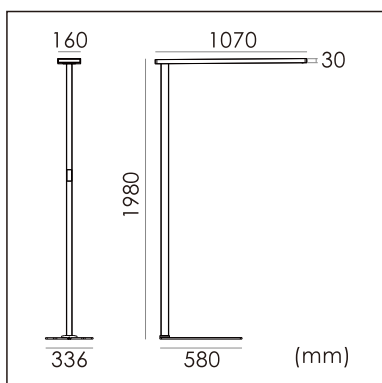

Frigg-F

free standing luminaire

20.008.16012

GENERAL

Floor
Standing
black
IP20
indirect 7700 lm
direct 1850 lm
total 9550 lm
Beam Angle $\uparrow 140^\circ/85^\circ\downarrow$
UGR<10

LED

4000K neutral white
CRI ≥ 80
L80(B10)50,000H
SDCM <3

PHYSICAL

length 1070 mm
width 336 mm
height 1980 mm
16 kg

ELECTRICAL

100W
100 lm/W
AC200~240V

The data values for the luminous flux are initially subject to a tolerance of +/- 10%, those for the electrical connected load are initially subject to a tolerance of +/- 10%, and those for the colour temperature are initially subject to a tolerance of +/- 150 K. Product illustrations serve as examples and may differ from the original. No liability is assumed for typographical or printing errors. We reserve the right to make alterations in the interest of improving our products.