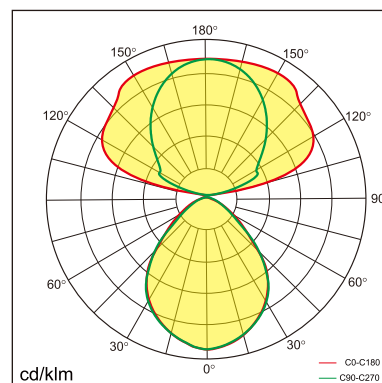

Frigg-F

free standing luminaire

20.008.16012

GENERAL

Floor
Standing
black
IP20
indirect 7700 lm
direct 1850 lm
total 9550 lm
Beam Angle $\uparrow 140^\circ/85^\circ\downarrow$
UGR<10

LED

4000K neutral white
CRI ≥ 80
L80(B10)50,000H
SDCM <3

PHYSICAL

length 1070 mm
width 336 mm
height 1980 mm
16 kg

ELECTRICAL

100W
100 lm/W
AC200~240V

The data values for the luminous flux are initially subject to a tolerance of +/- 10%, those for the electrical connected load are initially subject to a tolerance of +/- 10%, and those for the colour temperature are initially subject to a tolerance of +/- 150 K. Product illustrations serve as examples and may differ from the original. No liability is assumed for typographical or printing errors. We reserve the right to make alterations in the interest of improving our products.