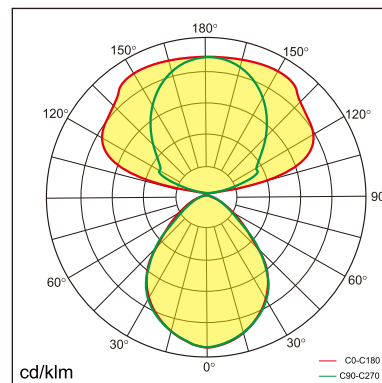

Frigg-F

free standing luminaire

20.008.33007

GENERAL

Floor
Standing
Silver
IP20
indirect 6050 lm
direct 2250 lm
total 8300 lm
Beam Angle $\uparrow 140^\circ/85^\circ\downarrow$
UGR<10

LED

3000K warm white
CRI ≥ 80
L80(B10)50,000H
SDCM <3

PHYSICAL

length 1070 mm
width 336 mm
height 1980 mm
16 kg

ELECTRICAL

80W
110 lm/W
AC200~240V

The data values for the luminous flux are initially subject to a tolerance of +/- 10%, those for the electrical connected load are initially subject to a tolerance of +/- 10%, and those for the colour temperature are initially subject to a tolerance of +/- 150 K. Product illustrations serve as examples and may differ from the original. No liability is assumed for typographical or printing errors. We reserve the right to make alterations in the interest of improving our products.