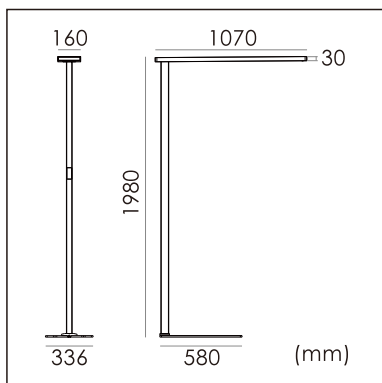

Frigg-F

free standing luminaire

20.008.33007

GENERAL

Floor
Standing
Silver
IP20
indirect 6050 lm
direct 2250 lm
total 8300 lm
Beam Angle $\uparrow 140^\circ/85^\circ\downarrow$
UGR<10

LED

3000K warm white
CRI ≥ 80
L80(B10)50,000H
SDCM <3

PHYSICAL

length 1070 mm
width 336 mm
height 1980 mm
16 kg

ELECTRICAL

80W
110 lm/W
AC200~240V

The data values for the luminous flux are initially subject to a tolerance of +/- 10%, those for the electrical connected load are initially subject to a tolerance of +/- 10%, and those for the colour temperature are initially subject to a tolerance of +/- 150 K. Product illustrations serve as examples and may differ from the original. No liability is assumed for typographical or printing errors. We reserve the right to make alterations in the interest of improving our products.