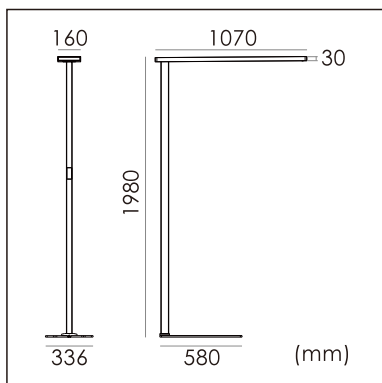

Frigg-F

free standing luminaire

20.008.23004

GENERAL

Floor
Standing
White
IP20
indirect 6050 lm
direct 2250 lm
total 8300 lm
Beam Angle $\uparrow 140^\circ/85^\circ\downarrow$
UGR<10

LED

3000K warm white
CRI ≥ 80
L80(B10)50,000H
SDCM <3

PHYSICAL

length 1070 mm
width 336 mm
height 1980 mm
16 kg

ELECTRICAL

80W
110 lm/W
AC200~240V

The data values for the luminous flux are initially subject to a tolerance of +/- 10%, those for the electrical connected load are initially subject to a tolerance of +/- 10%, and those for the colour temperature are initially subject to a tolerance of +/- 150 K. Product illustrations serve as examples and may differ from the original. No liability is assumed for typographical or printing errors. We reserve the right to make alterations in the interest of improving our products.