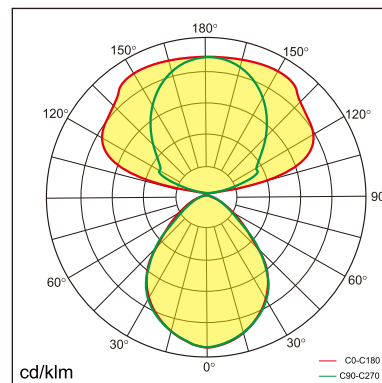

Frigg-F

free standing luminaire

20.008.23004

GENERAL

Floor
Standing
White
IP20
indirect 6050 lm
direct 2250 lm
total 8300 lm
Beam Angle $\uparrow 140^\circ/85^\circ\downarrow$
UGR<10

LED

3000K warm white
CRI ≥ 80
L80(B10)50,000H
SDCM <3

PHYSICAL

length 1070 mm
width 336 mm
height 1980 mm
16 kg

ELECTRICAL

80W
110 lm/W
AC200~240V

The data values for the luminous flux are initially subject to a tolerance of +/- 10%, those for the electrical connected load are initially subject to a tolerance of +/- 10%, and those for the colour temperature are initially subject to a tolerance of +/- 150 K. Product illustrations serve as examples and may differ from the original. No liability is assumed for typographical or printing errors. We reserve the right to make alterations in the interest of improving our products.