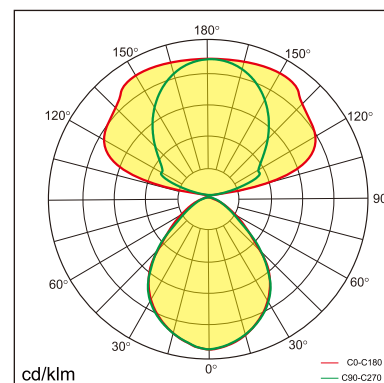

Frigg-F

free standing luminaire

20.008.26006

GENERAL

Floor
Standing
White
IP20
indirect 5650 lm
direct 1850 lm
total 7500 lm
Beam Angle $\uparrow 140^\circ/85^\circ\downarrow$
UGR<10

LED

3000~6000K Variable
CRI ≥ 80
L80(B10)50,000H
SDCM <3

PHYSICAL

length 1070 mm
width 336 mm
height 1980 mm
16 kg

ELECTRICAL

80W
95 lm/W
AC200~240V

The data values for the luminous flux are initially subject to a tolerance of +/- 10%, those for the electrical connected load are initially subject to a tolerance of +/- 10%, and those for the colour temperature are initially subject to a tolerance of +/- 150 K. Product illustrations serve as examples and may differ from the original. No liability is assumed for typographical or printing errors. We reserve the right to make alterations in the interest of improving our products.