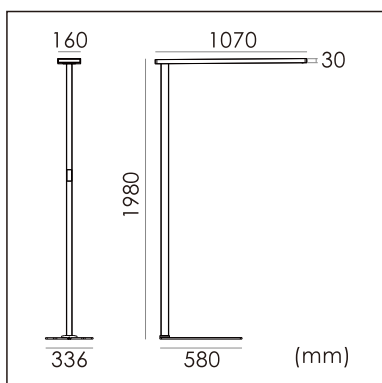

Frigg-F

free standing luminaire

20.008.26006

GENERAL

Floor
Standing
White
IP20
indirect 5650 lm
direct 1850 lm
total 7500 lm
Beam Angle $\uparrow 140^\circ/85^\circ\downarrow$
UGR<10

LED

3000~6000K Variable
CRI ≥ 80
L80(B10)50,000H
SDCM <3

PHYSICAL

length 1070 mm
width 336 mm
height 1980 mm
16 kg

ELECTRICAL

80W
95 lm/W
AC200~240V

The data values for the luminous flux are initially subject to a tolerance of +/- 10%, those for the electrical connected load are initially subject to a tolerance of +/- 10%, and those for the colour temperature are initially subject to a tolerance of +/- 150 K. Product illustrations serve as examples and may differ from the original. No liability is assumed for typographical or printing errors. We reserve the right to make alterations in the interest of improving our products.