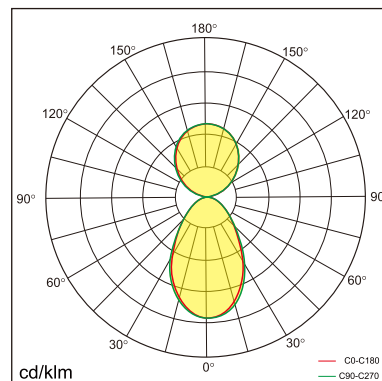

Freyja

free standing luminaire

20.020.24004

GENERAL

Floor
Standing
White
IP20
indirect 2300 lm
direct 2200 lm
total 4500 lm
Beam Angle $\uparrow 110^\circ/90^\circ \downarrow$
UGR < 21

LED

4000K neutral white
CRI ≥ 80
L80(B10)50,000H
SDCM < 3

PHYSICAL

length 984 mm
width 65 mm
height 1800 mm
6.95 kg

ELECTRICAL

50W
90 lm/W
AC200~240V

The data values for the luminous flux are initially subject to a tolerance of +/- 10%, those for the electrical connected load are initially subject to a tolerance of +/- 10%, and those for the colour temperature are initially subject to a tolerance of +/- 150 K. Product illustrations serve as examples and may differ from the original. No liability is assumed for typographical or printing errors. We reserve the right to make alterations in the interest of improving our products.