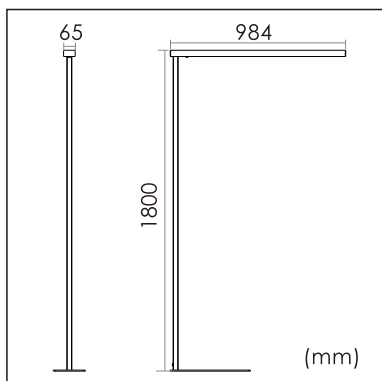

Freyja

free standing luminaire

20.020.24004

GENERAL

Floor
Standing
White
IP20
indirect 2300 lm
direct 2200 lm
total 4500 lm
Beam Angle $\uparrow 110^\circ/90^\circ \downarrow$
UGR < 21

LED

4000K neutral white
CRI ≥ 80
L80(B10)50,000H
SDCM < 3

PHYSICAL

length 984 mm
width 65 mm
height 1800 mm
6.95 kg

ELECTRICAL

50W
90 lm/W
AC200~240V

The data values for the luminous flux are initially subject to a tolerance of +/- 10%, those for the electrical connected load are initially subject to a tolerance of +/- 10%, and those for the colour temperature are initially subject to a tolerance of +/- 150 K. Product illustrations serve as examples and may differ from the original. No liability is assumed for typographical or printing errors. We reserve the right to make alterations in the interest of improving our products.