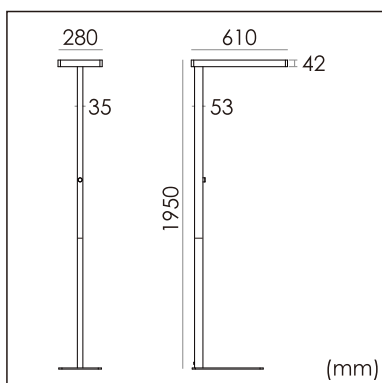

Vale-C free standing luminaires

20.017.33029

GENERAL

Floor
Standing
Silver
IP20
indirect 4600 lm
direct 4200 lm
total 8800 lm
Beam Angle $\uparrow 110^\circ/90^\circ \downarrow$
UGR<17

LED

3000K warm white
CRI ≥ 80
L80(B10)50,000H
SDCM <3

PHYSICAL

length 610 mm
width 280 mm
height 1950 mm
12.5 kg

ELECTRICAL

80W
110 lm/W
AC200~240V

The data values for the luminous flux are initially subject to a tolerance of +/- 10%, those for the electrical connected load are initially subject to a tolerance of +/- 10%, and those for the colour temperature are initially subject to a tolerance of +/- 150 K. Product illustrations serve as examples and may differ from the original. No liability is assumed for typographical or printing errors. We reserve the right to make alterations in the interest of improving our products.