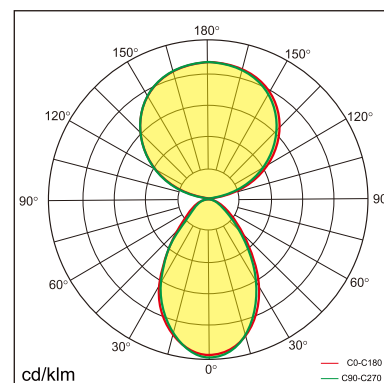

Vale-C free standing luminaires

20.017.33029

GENERAL

Floor
Standing
Silver
IP20
indirect 4600 lm
direct 4200 lm
total 8800 lm
Beam Angle $\uparrow 110^\circ/90^\circ \downarrow$
UGR<17

LED

3000K warm white
CRI ≥ 80
L80(B10)50,000H
SDCM <3

PHYSICAL

length 610 mm
width 280 mm
height 1950 mm
12.5 kg

ELECTRICAL

80W
110 lm/W
AC200~240V

The data values for the luminous flux are initially subject to a tolerance of +/- 10%, those for the electrical connected load are initially subject to a tolerance of +/- 10%, and those for the colour temperature are initially subject to a tolerance of +/- 150 K. Product illustrations serve as examples and may differ from the original. No liability is assumed for typographical or printing errors. We reserve the right to make alterations in the interest of improving our products.