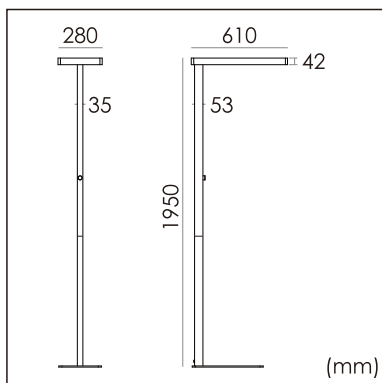

Vale-C free standing luminaires

20.017.23033

GENERAL

Floor
Standing
White
IP20
indirect 4600 lm
direct 4200 lm
total 8800 lm
Beam Angle $\uparrow 110^\circ/90^\circ \downarrow$
UGR<17

LED

3000K warm white
CRI ≥ 80
L80(B10)50,000H
SDCM <3

PHYSICAL

length 610 mm
width 280 mm
height 1950 mm
12.5 kg

ELECTRICAL

80W
110 lm/W
AC200~240V

The data values for the luminous flux are initially subject to a tolerance of +/- 10%, those for the electrical connected load are initially subject to a tolerance of +/- 10%, and those for the colour temperature are initially subject to a tolerance of +/- 150 K. Product illustrations serve as examples and may differ from the original. No liability is assumed for typographical or printing errors. We reserve the right to make alterations in the interest of improving our products.