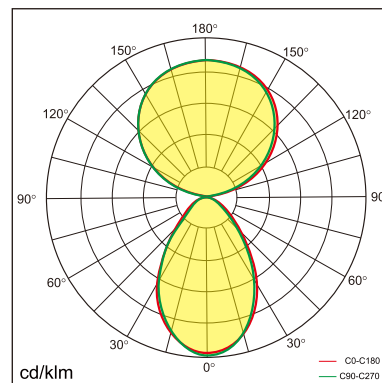

Vale-C free standing luminaires

20.017.23033

GENERAL

Floor
Standing
White
IP20
indirect 4600 lm
direct 4200 lm
total 8800 lm
Beam Angle $\uparrow 110^\circ/90^\circ \downarrow$
UGR<17

LED

3000K warm white
CRI ≥ 80
L80(B10)50,000H
SDCM <3

PHYSICAL

length 610 mm
width 280 mm
height 1950 mm
12.5 kg

ELECTRICAL

80W
110 lm/W
AC200~240V

The data values for the luminous flux are initially subject to a tolerance of +/- 10%, those for the electrical connected load are initially subject to a tolerance of +/- 10%, and those for the colour temperature are initially subject to a tolerance of +/- 150 K. Product illustrations serve as examples and may differ from the original. No liability is assumed for typographical or printing errors. We reserve the right to make alterations in the interest of improving our products.