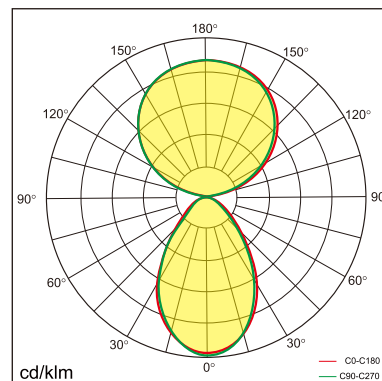

Vale-C free standing luminaires

20.017.33005

GENERAL

Floor
Standing
Silver
IP20
indirect 3500 lm
direct 3100 lm
total 6600 lm
Beam Angle $\uparrow 110^\circ/90^\circ \downarrow$
UGR<17

LED

3000K warm white
CRI ≥ 80
L80(B10)50,000H
SDCM <3

PHYSICAL

length 610 mm
width 280 mm
height 1950 mm
12.5 kg

ELECTRICAL

60W
110 lm/W
AC200~240V

The data values for the luminous flux are initially subject to a tolerance of +/- 10%, those for the electrical connected load are initially subject to a tolerance of +/- 10%, and those for the colour temperature are initially subject to a tolerance of +/- 150 K. Product illustrations serve as examples and may differ from the original. No liability is assumed for typographical or printing errors. We reserve the right to make alterations in the interest of improving our products.