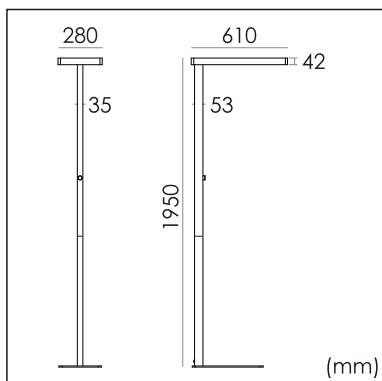

Vale-C free standing luminaires

20.017.33005

GENERAL

Floor
Standing
Silver
IP20
indirect 3500 lm
direct 3100 lm
total 6600 lm
Beam Angle $\uparrow 110^\circ/90^\circ \downarrow$
UGR<17

LED

3000K warm white
CRI ≥ 80
L80(B10)50,000H
SDCM <3

PHYSICAL

length 610 mm
width 280 mm
height 1950 mm
12.5 kg

ELECTRICAL

60W
110 lm/W
AC200~240V

The data values for the luminous flux are initially subject to a tolerance of +/- 10%, those for the electrical connected load are initially subject to a tolerance of +/- 10%, and those for the colour temperature are initially subject to a tolerance of +/- 150 K. Product illustrations serve as examples and may differ from the original. No liability is assumed for typographical or printing errors. We reserve the right to make alterations in the interest of improving our products.