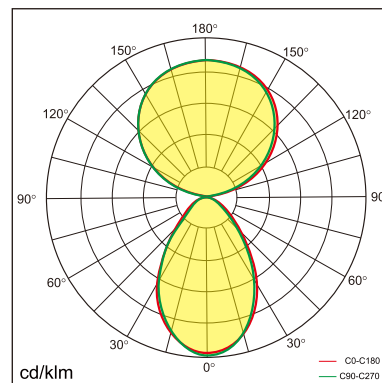

The data values for the luminous flux are initially subject to a tolerance of +/- 10%, those for the electrical connected load are initially subject to a tolerance of +/- 10%, and those for the colour temperature are initially subject to a tolerance of +/- 150 K. Product illustrations serve as examples and may differ from the original. No liability is assumed for typographical or printing errors. We reserve the right to make alterations in the interest of improving our products.