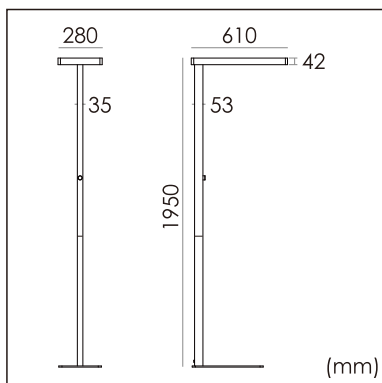

The data values for the luminous flux are initially subject to a tolerance of +/- 10%, those for the electrical connected load are initially subject to a tolerance of +/- 10%, and those for the colour temperature are initially subject to a tolerance of +/- 150 K. Product illustrations serve as examples and may differ from the original. No liability is assumed for typographical or printing errors. We reserve the right to make alterations in the interest of improving our products.