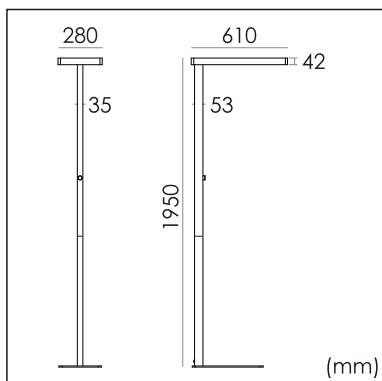

Vale-C free standing luminaires

20.017.13007

GENERAL

Floor
Standing
black
IP20
indirect 3500 lm
direct 3100 lm
total 6600 lm
Beam Angle $\uparrow 110^\circ/90^\circ \downarrow$
UGR<17

LED

3000K warm white
CRI ≥ 80
L80(B10)50,000H
SDCM <3

PHYSICAL

length 610 mm
width 280 mm
height 1950 mm
12.5 kg

ELECTRICAL

60W
110 lm/W
AC200~240V

The data values for the luminous flux are initially subject to a tolerance of +/- 10%, those for the electrical connected load are initially subject to a tolerance of +/- 10%, and those for the colour temperature are initially subject to a tolerance of +/- 150 K. Product illustrations serve as examples and may differ from the original. No liability is assumed for typographical or printing errors. We reserve the right to make alterations in the interest of improving our products.