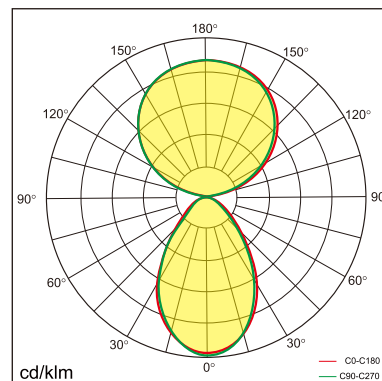

Vale-C free standing luminaires

20.017.13007

GENERAL

Floor
Standing
black
IP20
indirect 3500 lm
direct 3100 lm
total 6600 lm
Beam Angle $\uparrow 110^\circ/90^\circ \downarrow$
UGR<17

LED

3000K warm white
CRI ≥ 80
L80(B10)50,000H
SDCM <3

PHYSICAL

length 610 mm
width 280 mm
height 1950 mm
12.5 kg

ELECTRICAL

60W
110 lm/W
AC200~240V

The data values for the luminous flux are initially subject to a tolerance of +/- 10%, those for the electrical connected load are initially subject to a tolerance of +/- 10%, and those for the colour temperature are initially subject to a tolerance of +/- 150 K. Product illustrations serve as examples and may differ from the original. No liability is assumed for typographical or printing errors. We reserve the right to make alterations in the interest of improving our products.