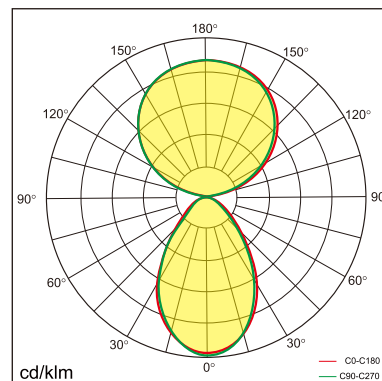

Vale-C free standing luminaires

20.017.24016

GENERAL

Floor
Standing
White
IP20
indirect 3500 lm
direct 3100 lm
total 6600 lm
Beam Angle $\uparrow 110^\circ/90^\circ \downarrow$
UGR<17

LED

4000K neutral white
CRI ≥ 80
L80(B10)50,000H
SDCM <3

PHYSICAL

length 610 mm
width 280 mm
height 1950 mm
12.5 kg

ELECTRICAL

60W
110 lm/W
AC200~240V

The data values for the luminous flux are initially subject to a tolerance of +/- 10%, those for the electrical connected load are initially subject to a tolerance of +/- 10%, and those for the colour temperature are initially subject to a tolerance of +/- 150 K. Product illustrations serve as examples and may differ from the original. No liability is assumed for typographical or printing errors. We reserve the right to make alterations in the interest of improving our products.