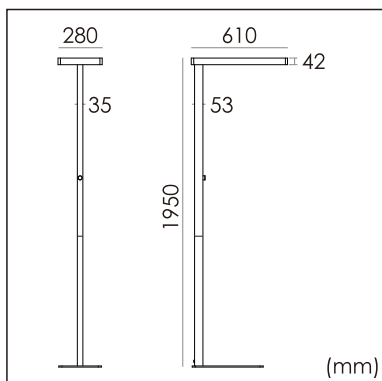

Vale-C free standing luminaires

20.017.24016

GENERAL

Floor
Standing
White
IP20
indirect 3500 lm
direct 3100 lm
total 6600 lm
Beam Angle $\uparrow 110^\circ/90^\circ \downarrow$
UGR<17

LED

4000K neutral white
CRI ≥ 80
L80(B10)50,000H
SDCM <3

PHYSICAL

length 610 mm
width 280 mm
height 1950 mm
12.5 kg

ELECTRICAL

60W
110 lm/W
AC200~240V

The data values for the luminous flux are initially subject to a tolerance of +/- 10%, those for the electrical connected load are initially subject to a tolerance of +/- 10%, and those for the colour temperature are initially subject to a tolerance of +/- 150 K. Product illustrations serve as examples and may differ from the original. No liability is assumed for typographical or printing errors. We reserve the right to make alterations in the interest of improving our products.