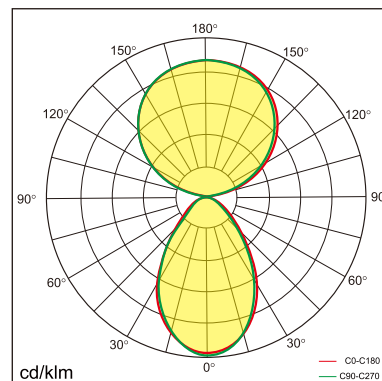

Vale-C free standing luminaires

20.017.24004

GENERAL

Floor
Standing
White
IP20
indirect 3500 lm
direct 3100 lm
total 6600 lm
Beam Angle $\uparrow 110^\circ/90^\circ \downarrow$
UGR<17

LED

4000K neutral white
CRI ≥ 80
L80(B10)50,000H
SDCM <3

PHYSICAL

length 610 mm
width 280 mm
height 1950 mm
12.5 kg

ELECTRICAL

60W
110 lm/W
AC200~240V

The data values for the luminous flux are initially subject to a tolerance of +/- 10%, those for the electrical connected load are initially subject to a tolerance of +/- 10%, and those for the colour temperature are initially subject to a tolerance of +/- 150 K. Product illustrations serve as examples and may differ from the original. No liability is assumed for typographical or printing errors. We reserve the right to make alterations in the interest of improving our products.