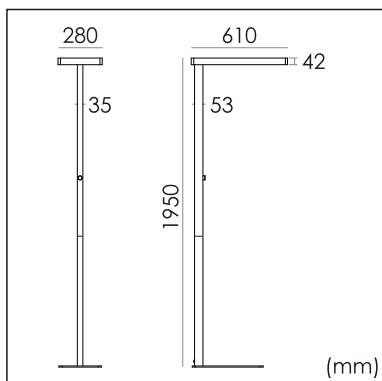

Vale-C free standing luminaires

20.017.24004

GENERAL

Floor
Standing
White
IP20
indirect 3500 lm
direct 3100 lm
total 6600 lm
Beam Angle $\uparrow 110^\circ/90^\circ \downarrow$
UGR<17

LED

4000K neutral white
CRI ≥ 80
L80(B10)50,000H
SDCM <3

PHYSICAL

length 610 mm
width 280 mm
height 1950 mm
12.5 kg

ELECTRICAL

60W
110 lm/W
AC200~240V

The data values for the luminous flux are initially subject to a tolerance of +/- 10%, those for the electrical connected load are initially subject to a tolerance of +/- 10%, and those for the colour temperature are initially subject to a tolerance of +/- 150 K. Product illustrations serve as examples and may differ from the original. No liability is assumed for typographical or printing errors. We reserve the right to make alterations in the interest of improving our products.