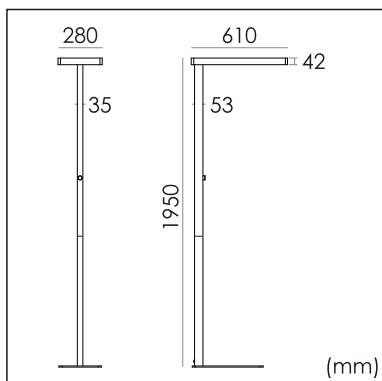

Vale-C free standing luminaires

20.017.23009

GENERAL

Floor
Standing
White
IP20
indirect 3500 lm
direct 3100 lm
total 6600 lm
Beam Angle $\uparrow 110^\circ/90^\circ \downarrow$
UGR<17

LED

3000K warm white
CRI ≥ 80
L80(B10)50,000H
SDCM <3

PHYSICAL

length 610 mm
width 280 mm
height 1950 mm
12.5 kg

ELECTRICAL

60W
110 lm/W
AC200~240V

The data values for the luminous flux are initially subject to a tolerance of +/- 10%, those for the electrical connected load are initially subject to a tolerance of +/- 10%, and those for the colour temperature are initially subject to a tolerance of +/- 150 K. Product illustrations serve as examples and may differ from the original. No liability is assumed for typographical or printing errors. We reserve the right to make alterations in the interest of improving our products.