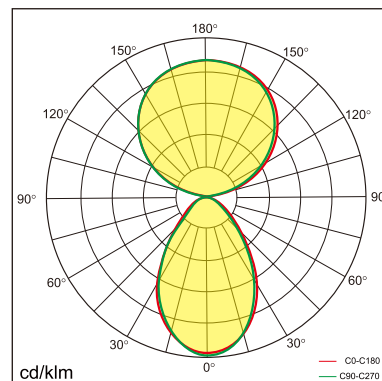

Vale-C free standing luminaires

20.017.23009

GENERAL

Floor
Standing
White
IP20
indirect 3500 lm
direct 3100 lm
total 6600 lm
Beam Angle $\uparrow 110^\circ/90^\circ \downarrow$
UGR<17

LED

3000K warm white
CRI ≥ 80
L80(B10)50,000H
SDCM <3

PHYSICAL

length 610 mm
width 280 mm
height 1950 mm
12.5 kg

ELECTRICAL

60W
110 lm/W
AC200~240V

The data values for the luminous flux are initially subject to a tolerance of +/- 10%, those for the electrical connected load are initially subject to a tolerance of +/- 10%, and those for the colour temperature are initially subject to a tolerance of +/- 150 K. Product illustrations serve as examples and may differ from the original. No liability is assumed for typographical or printing errors. We reserve the right to make alterations in the interest of improving our products.