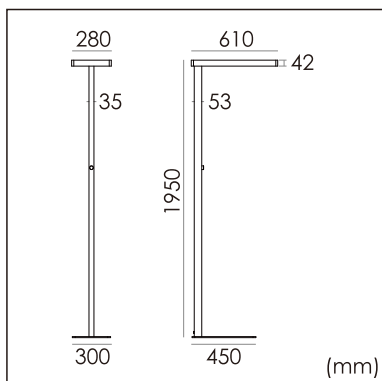

Thor-O free standing luminaires

20.016.23003

GENERAL

Floor
Standing
White
IP20
indirect 3500 lm
direct 3100 lm
total 6600 lm
Beam Angle $\uparrow 110^\circ/90^\circ \downarrow$
UGR<17

LED

3000K warm white
CRI ≥ 80
L80(B10)50,000H
SDCM <3

PHYSICAL

length 610 mm
width 300 mm
height 1950 mm
12.5 kg

ELECTRICAL

60W
110 lm/W
200~240V AC

The data values for the luminous flux are initially subject to a tolerance of +/- 10%, those for the electrical connected load are initially subject to a tolerance of +/- 10%, and those for the colour temperature are initially subject to a tolerance of +/- 150 K. Product illustrations serve as examples and may differ from the original. No liability is assumed for typographical or printing errors. We reserve the right to make alterations in the interest of improving our products.