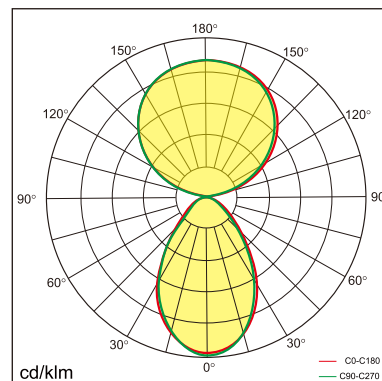

Thor-O free standing luminaires

20.016.23003

GENERAL

Floor
Standing
White
IP20
indirect 3500 lm
direct 3100 lm
total 6600 lm
Beam Angle $\uparrow 110^\circ/90^\circ \downarrow$
UGR<17

LED

3000K warm white
CRI ≥ 80
L80(B10)50,000H
SDCM <3

PHYSICAL

length 610 mm
width 300 mm
height 1950 mm
12.5 kg

ELECTRICAL

60W
110 lm/W
200~240V AC

The data values for the luminous flux are initially subject to a tolerance of +/- 10%, those for the electrical connected load are initially subject to a tolerance of +/- 10%, and those for the colour temperature are initially subject to a tolerance of +/- 150 K. Product illustrations serve as examples and may differ from the original. No liability is assumed for typographical or printing errors. We reserve the right to make alterations in the interest of improving our products.