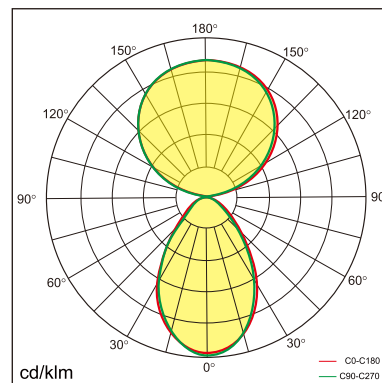

Thor-O free standing luminaires

20.016.33017

GENERAL

Floor
Standing
Silver
IP20
indirect 3500 lm
direct 3100 lm
total 6600 lm
Beam Angle $\uparrow 110^\circ/90^\circ \downarrow$
UGR < 17

LED

3000K warm white
CRI ≥ 80
L80(B10)50,000H
SDCM < 3

PHYSICAL

length 610 mm
width 300 mm
height 1950 mm
12.5 kg

ELECTRICAL

60W
110 lm/W
200~240V AC

The data values for the luminous flux are initially subject to a tolerance of +/- 10%, those for the electrical connected load are initially subject to a tolerance of +/- 10%, and those for the colour temperature are initially subject to a tolerance of +/- 150 K. Product illustrations serve as examples and may differ from the original. No liability is assumed for typographical or printing errors. We reserve the right to make alterations in the interest of improving our products.