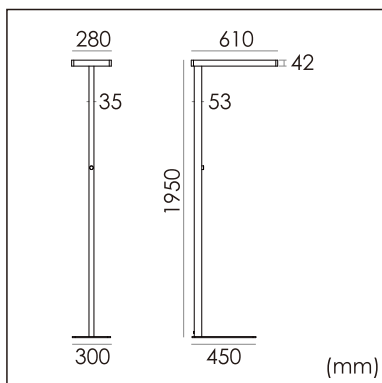

Thor-O free standing luminaires

20.016.33017

GENERAL

Floor
Standing
Silver
IP20
indirect 3500 lm
direct 3100 lm
total 6600 lm
Beam Angle $\uparrow 110^\circ/90^\circ \downarrow$
UGR < 17

LED

3000K warm white
CRI ≥ 80
L80(B10)50,000H
SDCM < 3

PHYSICAL

length 610 mm
width 300 mm
height 1950 mm
12.5 kg

ELECTRICAL

60W
110 lm/W
200~240V AC

The data values for the luminous flux are initially subject to a tolerance of +/- 10%, those for the electrical connected load are initially subject to a tolerance of +/- 10%, and those for the colour temperature are initially subject to a tolerance of +/- 150 K. Product illustrations serve as examples and may differ from the original. No liability is assumed for typographical or printing errors. We reserve the right to make alterations in the interest of improving our products.