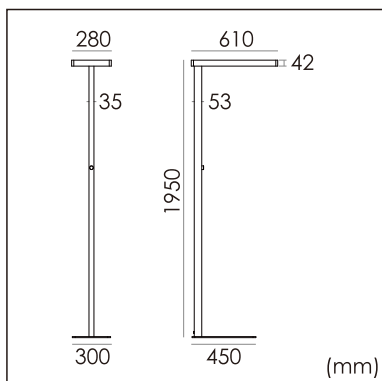

Thor-O

free standing luminaires

20.016.23027

GENERAL

Floor
Standing
White
IP20
indirect 4600 lm
direct 4200 lm
total 8800 lm
Beam Angle $\uparrow 110^\circ/90^\circ \downarrow$
UGR < 17

LED

3000K warm white
CRI ≥ 80
L80(B10)50,000H
SDCM < 3

PHYSICAL

length 610 mm
width 300 mm
height 1950 mm
12.5 kg

ELECTRICAL

80W
110 lm/W
200~240V AC

The data values for the luminous flux are initially subject to a tolerance of +/- 10%, those for the electrical connected load are initially subject to a tolerance of +/- 10%, and those for the colour temperature are initially subject to a tolerance of +/- 150 K. Product illustrations serve as examples and may differ from the original. No liability is assumed for typographical or printing errors. We reserve the right to make alterations in the interest of improving our products.