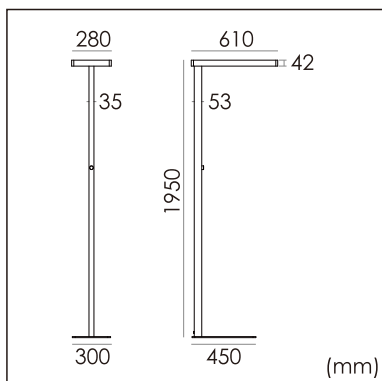

Thor-O

free standing luminaires

20.016.24004

GENERAL

Floor
Standing
White
IP20
indirect 3500 lm
direct 3100 lm
total 6600 lm
Beam Angle $\uparrow 110^\circ/90^\circ \downarrow$
UGR < 17

LED

4000K neutral white
CRI ≥ 80
L80(B10)50,000H
SDCM < 3

PHYSICAL

length 610 mm
width 300 mm
height 1950 mm
12.5 kg

ELECTRICAL

60W
110 lm/W
200~240V AC

The data values for the luminous flux are initially subject to a tolerance of +/- 10%, those for the electrical connected load are initially subject to a tolerance of +/- 10%, and those for the colour temperature are initially subject to a tolerance of +/- 150 K. Product illustrations serve as examples and may differ from the original. No liability is assumed for typographical or printing errors. We reserve the right to make alterations in the interest of improving our products.