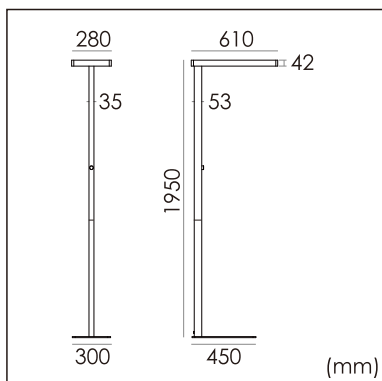

Thor-C

free standing luminaires

20.015.23021

GENERAL

Floor
Standing
White
IP20
indirect 4600 lm
direct 4200 lm
total 8800 lm
Beam Angle $\uparrow 110^\circ/90^\circ \downarrow$
UGR < 17

LED

3000K warm white
CRI ≥ 80
L80(B10)50,000H
SDCM < 3

PHYSICAL

length 610 mm
width 300 mm
height 1950 mm
12.5 kg

ELECTRICAL

80W
110 lm/W
200~240V AC

The data values for the luminous flux are initially subject to a tolerance of +/- 10%, those for the electrical connected load are initially subject to a tolerance of +/- 10%, and those for the colour temperature are initially subject to a tolerance of +/- 150 K. Product illustrations serve as examples and may differ from the original. No liability is assumed for typographical or printing errors. We reserve the right to make alterations in the interest of improving our products.