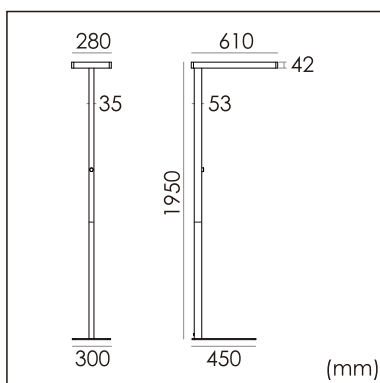

Thor-C

free standing luminaires

20.015.23027

GENERAL

Floor
Standing
White
IP20
indirect 4600 lm
direct 4200 lm
total 8800 lm
Beam Angle $\uparrow 110^\circ/90^\circ \downarrow$
UGR < 17

LED

3000K warm white
CRI ≥ 80
L80(B10)50,000H
SDCM < 3

PHYSICAL

length 610 mm
width 300 mm
height 1950 mm
12.5 kg

ELECTRICAL

80W
110 lm/W
200~240V AC

The data values for the luminous flux are initially subject to a tolerance of +/- 10%, those for the electrical connected load are initially subject to a tolerance of +/- 10%, and those for the colour temperature are initially subject to a tolerance of +/- 150 K. Product illustrations serve as examples and may differ from the original. No liability is assumed for typographical or printing errors. We reserve the right to make alterations in the interest of improving our products.