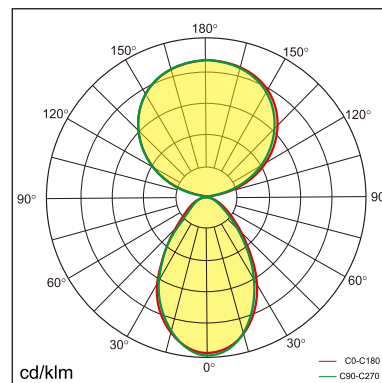

Thor-C

free standing luminaires

20.015.24004

GENERAL

Floor
Standing
White
IP20
indirect 3500 lm
direct 3100 lm
total 6600 lm
Beam Angle $\uparrow 110^\circ/90^\circ \downarrow$
UGR < 17

LED

4000K neutral white
CRI ≥ 80
L80(B10)50,000H
SDCM < 3

PHYSICAL

length 610 mm
width 300 mm
height 1950 mm
12.5 kg

ELECTRICAL

60W
110 lm/W
200~240V AC

The data values for the luminous flux are initially subject to a tolerance of +/- 10%, those for the electrical connected load are initially subject to a tolerance of +/- 10%, and those for the colour temperature are initially subject to a tolerance of +/- 150 K. Product illustrations serve as examples and may differ from the original. No liability is assumed for typographical or printing errors. We reserve the right to make alterations in the interest of improving our products.