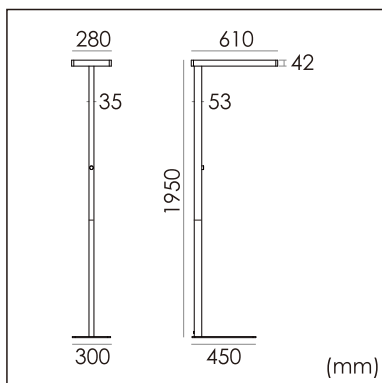

Thor-C

free standing luminaires

20.015.24004

GENERAL

Floor
Standing
White
IP20
indirect 3500 lm
direct 3100 lm
total 6600 lm
Beam Angle $\uparrow 110^\circ/90^\circ \downarrow$
UGR < 17

LED

4000K neutral white
CRI ≥ 80
L80(B10)50,000H
SDCM < 3

PHYSICAL

length 610 mm
width 300 mm
height 1950 mm
12.5 kg

ELECTRICAL

60W
110 lm/W
200~240V AC

The data values for the luminous flux are initially subject to a tolerance of +/- 10%, those for the electrical connected load are initially subject to a tolerance of +/- 10%, and those for the colour temperature are initially subject to a tolerance of +/- 150 K. Product illustrations serve as examples and may differ from the original. No liability is assumed for typographical or printing errors. We reserve the right to make alterations in the interest of improving our products.