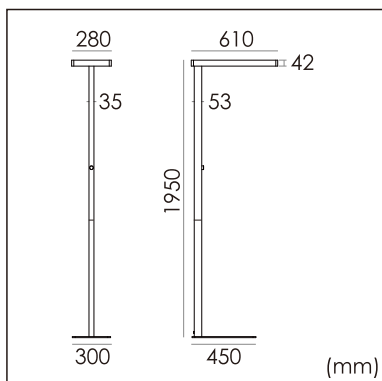

Thor-C

free standing luminaires

20.015.23009

GENERAL

Floor
Standing
White
IP20
indirect 3500 lm
direct 3100 lm
total 6600 lm
Beam Angle $\uparrow 110^\circ/90^\circ \downarrow$
UGR<17

LED

3000K warm white
CRI ≥ 80
L80(B10)50,000H
SDCM <3

PHYSICAL

length 610 mm
width 300 mm
height 1950 mm
12.5 kg

ELECTRICAL

60W
110 lm/W
200~240V AC

The data values for the luminous flux are initially subject to a tolerance of +/- 10%, those for the electrical connected load are initially subject to a tolerance of +/- 10%, and those for the colour temperature are initially subject to a tolerance of +/- 150 K. Product illustrations serve as examples and may differ from the original. No liability is assumed for typographical or printing errors. We reserve the right to make alterations in the interest of improving our products.