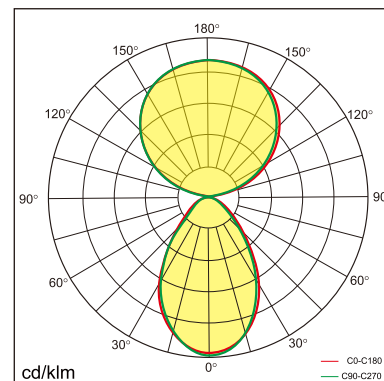

Thor-C

free standing luminaires

20.015.23009

GENERAL

Floor
Standing
White
IP20
indirect 3500 lm
direct 3100 lm
total 6600 lm
Beam Angle $\uparrow 110^\circ/90^\circ \downarrow$
UGR<17

LED

3000K warm white
CRI ≥ 80
L80(B10)50,000H
SDCM <3

PHYSICAL

length 610 mm
width 300 mm
height 1950 mm
12.5 kg

ELECTRICAL

60W
110 lm/W
200~240V AC

The data values for the luminous flux are initially subject to a tolerance of +/- 10%, those for the electrical connected load are initially subject to a tolerance of +/- 10%, and those for the colour temperature are initially subject to a tolerance of +/- 150 K. Product illustrations serve as examples and may differ from the original. No liability is assumed for typographical or printing errors. We reserve the right to make alterations in the interest of improving our products.