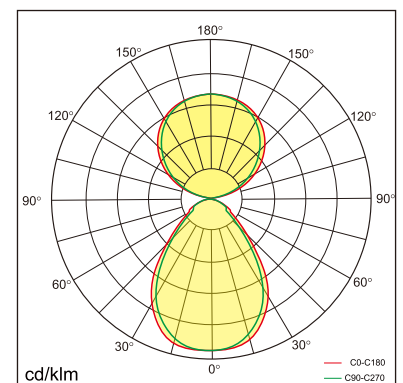

Odin-FS

free standing luminaires

20.013.24050

GENERAL

Floor
Standing
White
IP20
indirect 4000 lm
direct 4000 lm
total 8000 lm
Beam Angle $\uparrow 110^\circ/90^\circ\downarrow$
UGR < 18

LED

4000K neutral white
CRI ≥ 80
L80(B10) 50,000H
SDCM < 3

PHYSICAL

length 692 mm
width 310 mm
height 1950 mm
17.1 kg

ELECTRICAL

80W
100 lm/W
AC200~240V

The data values for the luminous flux are initially subject to a tolerance of +/- 10%, those for the electrical connected load are initially subject to a tolerance of +/- 10%, and those for the colour temperature are initially subject to a tolerance of +/- 150 K. Product illustrations serve as examples and may differ from the original. No liability is assumed for typographical or printing errors. We reserve the right to make alterations in the interest of improving our products.