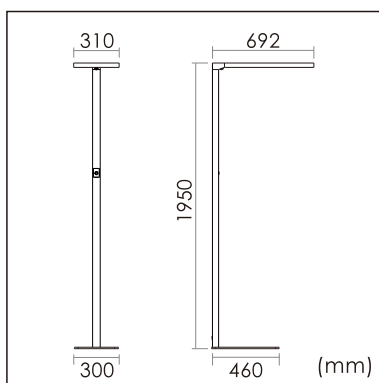

Odin-FS

free standing luminaires

20.013.24050

GENERAL

Floor
Standing
White
IP20
indirect 4000 lm
direct 4000 lm
total 8000 lm
Beam Angle $\uparrow 110^\circ/90^\circ\downarrow$
UGR < 18

LED

4000K neutral white
CRI ≥ 80
L80(B10) 50,000H
SDCM < 3

PHYSICAL

length 692 mm
width 310 mm
height 1950 mm
17.1 kg

ELECTRICAL

80W
100 lm/W
AC200~240V

The data values for the luminous flux are initially subject to a tolerance of +/- 10%, those for the electrical connected load are initially subject to a tolerance of +/- 10%, and those for the colour temperature are initially subject to a tolerance of +/- 150 K. Product illustrations serve as examples and may differ from the original. No liability is assumed for typographical or printing errors. We reserve the right to make alterations in the interest of improving our products.