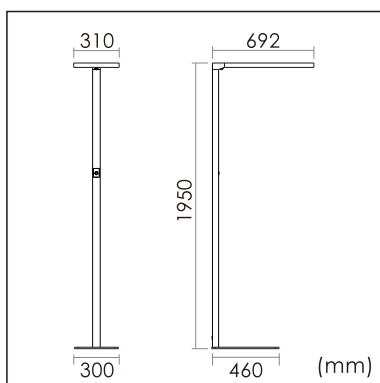

Odin-FS

free standing luminaires

20.013.26051

GENERAL

Floor
Standing
White
IP20
indirect 3400 lm
direct 3400 lm
total 6800 lm
Beam Angle $\uparrow 110^\circ / 90^\circ \downarrow$
UGR < 18

LED

3000~6000K Variable
CRI ≥ 80
L80(B10) 50,000H
SDCM < 3

PHYSICAL

length 692 mm
width 310 mm
height 1950 mm
17.1 kg

ELECTRICAL

80W
95 lm/W
AC200~240V

The data values for the luminous flux are initially subject to a tolerance of +/- 10%, those for the electrical connected load are initially subject to a tolerance of +/- 10%, and those for the colour temperature are initially subject to a tolerance of +/- 150 K. Product illustrations serve as examples and may differ from the original. No liability is assumed for typographical or printing errors. We reserve the right to make alterations in the interest of improving our products.