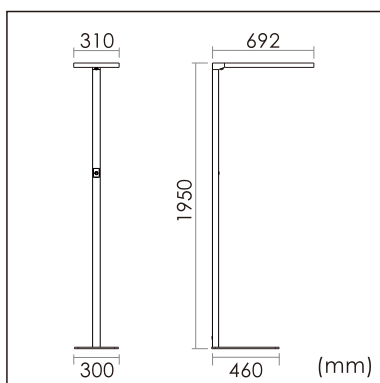

Odin-FS

free standing luminaires

20.013.13046

GENERAL

Floor
Standing
black
IP20
indirect 4000 lm
direct 4000 lm
total 8000 lm
Beam Angle $\uparrow 110^\circ / 90^\circ \downarrow$
UGR < 18

LED

3000K warm white
CRI ≥ 80
L80(B10) 50,000H
SDCM < 3

PHYSICAL

length 692 mm
width 310 mm
height 1950 mm
17.1 kg

ELECTRICAL

80W
100 lm/W
AC200~240V

The data values for the luminous flux are initially subject to a tolerance of +/- 10%, those for the electrical connected load are initially subject to a tolerance of +/- 10%, and those for the colour temperature are initially subject to a tolerance of +/- 150 K. Product illustrations serve as examples and may differ from the original. No liability is assumed for typographical or printing errors. We reserve the right to make alterations in the interest of improving our products.