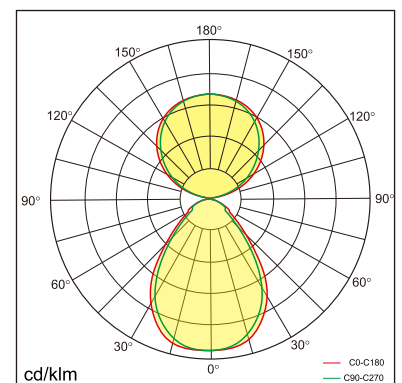

Odin-FS

free standing luminaires

20.013.13046

GENERAL

Floor
Standing
black
IP20
indirect 4000 lm
direct 4000 lm
total 8000 lm
Beam Angle $\uparrow 110^\circ / 90^\circ \downarrow$
UGR < 18

LED

3000K warm white
CRI ≥ 80
L80(B10) 50,000H
SDCM < 3

PHYSICAL

length 692 mm
width 310 mm
height 1950 mm
17.1 kg

ELECTRICAL

80W
100 lm/W
AC200~240V

The data values for the luminous flux are initially subject to a tolerance of +/- 10%, those for the electrical connected load are initially subject to a tolerance of +/- 10%, and those for the colour temperature are initially subject to a tolerance of +/- 150 K. Product illustrations serve as examples and may differ from the original. No liability is assumed for typographical or printing errors. We reserve the right to make alterations in the interest of improving our products.