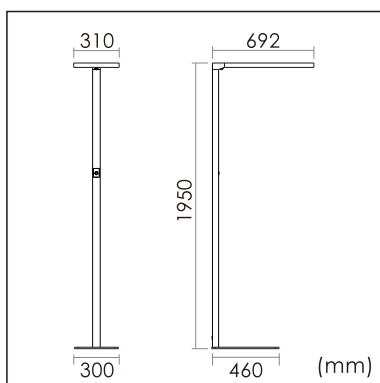

The data values for the luminous flux are initially subject to a tolerance of +/- 10%, those for the electrical connected load are initially subject to a tolerance of +/- 10%, and those for the colour temperature are initially subject to a tolerance of +/- 150 K. Product illustrations serve as examples and may differ from the original. No liability is assumed for typographical or printing errors. We reserve the right to make alterations in the interest of improving our products.