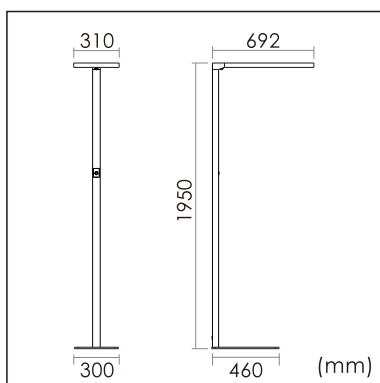

Odin-FS

free standing luminaires

20.013.13019

GENERAL

Floor
Standing
black
IP20
indirect 3000 lm
direct 3000 lm
total 6000 lm
Beam Angle $\uparrow 110^\circ/90^\circ\downarrow$
UGR < 18

LED

3000K warm white
CRI ≥ 80
L80(B10) 50,000H
SDCM < 3

PHYSICAL

length 692 mm
width 310 mm
height 1950 mm
17.1 kg

ELECTRICAL

60W
100 lm/W
AC200~240V

The data values for the luminous flux are initially subject to a tolerance of +/- 10%, those for the electrical connected load are initially subject to a tolerance of +/- 10%, and those for the colour temperature are initially subject to a tolerance of +/- 150 K. Product illustrations serve as examples and may differ from the original. No liability is assumed for typographical or printing errors. We reserve the right to make alterations in the interest of improving our products.