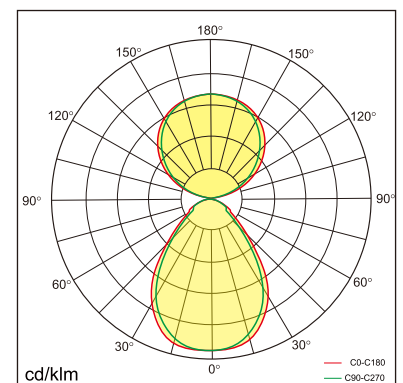

The data values for the luminous flux are initially subject to a tolerance of +/- 10%, those for the electrical connected load are initially subject to a tolerance of +/- 10%, and those for the colour temperature are initially subject to a tolerance of +/- 150 K. Product illustrations serve as examples and may differ from the original. No liability is assumed for typographical or printing errors. We reserve the right to make alterations in the interest of improving our products.