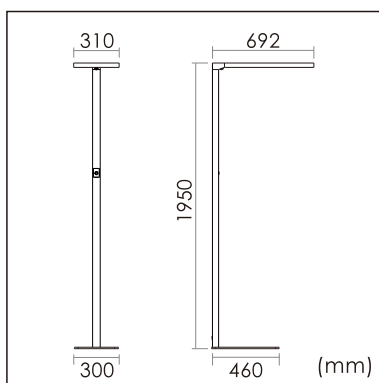

The data values for the luminous flux are initially subject to a tolerance of +/- 10%, those for the electrical connected load are initially subject to a tolerance of +/- 10%, and those for the colour temperature are initially subject to a tolerance of +/- 150 K. Product illustrations serve as examples and may differ from the original. No liability is assumed for typographical or printing errors. We reserve the right to make alterations in the interest of improving our products.