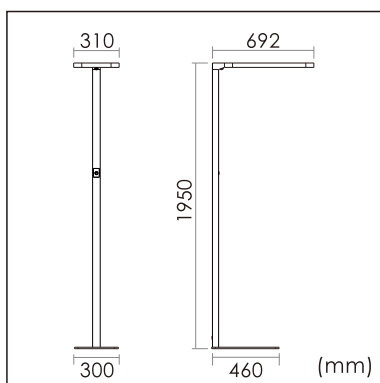

The data values for the luminous flux are initially subject to a tolerance of +/- 10%, those for the electrical connected load are initially subject to a tolerance of +/- 10%, and those for the colour temperature are initially subject to a tolerance of +/- 150 K. Product illustrations serve as examples and may differ from the original. No liability is assumed for typographical or printing errors. We reserve the right to make alterations in the interest of improving our products.