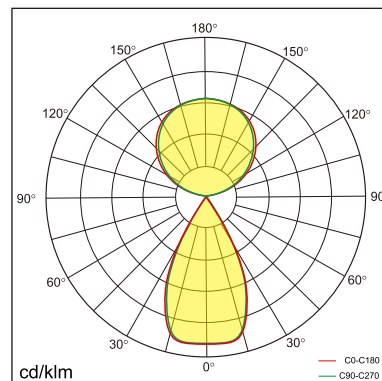

The data values for the luminous flux are initially subject to a tolerance of +/- 10%, those for the electrical connected load are initially subject to a tolerance of +/- 10%, and those for the colour temperature are initially subject to a tolerance of +/- 150 K. Product illustrations serve as examples and may differ from the original. No liability is assumed for typographical or printing errors. We reserve the right to make alterations in the interest of improving our products.