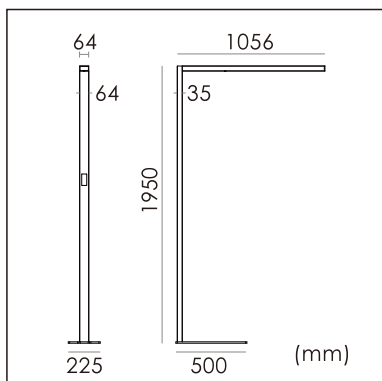

## GENERAL

Floor  
Standing  
Silver  
IP20  
indirect 6600 lm  
direct 3000 lm  
total 9600 lm  
Beam Angle  $\uparrow 140^\circ/50^\circ\downarrow$   
UGR < 6

## PHYSICAL

length 1056 mm  
width 225 mm  
height 1950 mm  
11.3 kg

## ELECTRICAL

80W  
120 lm/W  
AC200~240V

The data values for the luminous flux are initially subject to a tolerance of +/- 10%, those for the electrical connected load are initially subject to a tolerance of +/- 10%, and those for the colour temperature are initially subject to a tolerance of +/- 150 K. Product illustrations serve as examples and may differ from the original. No liability is assumed for typographical or printing errors. We reserve the right to make alterations in the interest of improving our products.