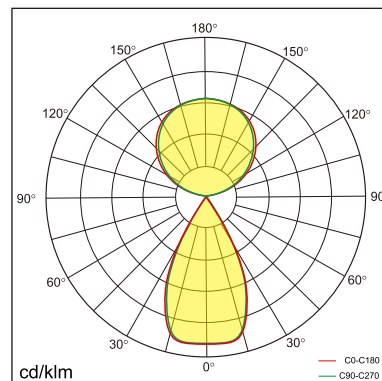

Freyr-F

free standing luminaire

20.011.13001

GENERAL

Floor
Standing
black
IP20
indirect 6600 lm
direct 3000 lm
total 9600 lm
Beam Angle $\uparrow 140^\circ/50^\circ\downarrow$
UGR < 6

LED

3000K warm white
CRI ≥ 80
L80(B10)50,000H
SDCM < 3

PHYSICAL

length 1056 mm
width 225 mm
height 1950 mm
11.3 kg

ELECTRICAL

80W
120 lm/W
AC200~240V

The data values for the luminous flux are initially subject to a tolerance of +/- 10%, those for the electrical connected load are initially subject to a tolerance of +/- 10%, and those for the colour temperature are initially subject to a tolerance of +/- 150 K. Product illustrations serve as examples and may differ from the original. No liability is assumed for typographical or printing errors. We reserve the right to make alterations in the interest of improving our products.