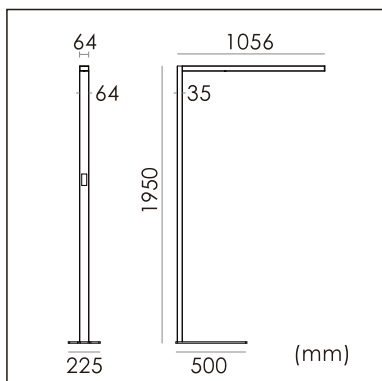

Freyr-F

free standing luminaire

20.011.13001

GENERAL

Floor
Standing
black
IP20
indirect 6600 lm
direct 3000 lm
total 9600 lm
Beam Angle $\uparrow 140^\circ/50^\circ\downarrow$
UGR < 6

LED

3000K warm white
CRI ≥ 80
L80(B10)50,000H
SDCM < 3

PHYSICAL

length 1056 mm
width 225 mm
height 1950 mm
11.3 kg

ELECTRICAL

80W
120 lm/W
AC200~240V

The data values for the luminous flux are initially subject to a tolerance of +/- 10%, those for the electrical connected load are initially subject to a tolerance of +/- 10%, and those for the colour temperature are initially subject to a tolerance of +/- 150 K. Product illustrations serve as examples and may differ from the original. No liability is assumed for typographical or printing errors. We reserve the right to make alterations in the interest of improving our products.