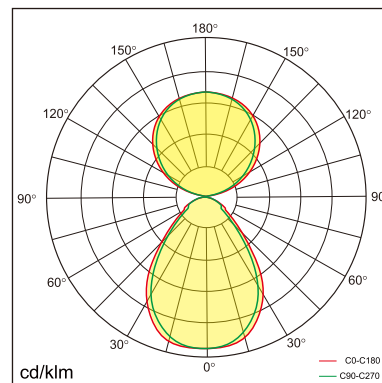

Odin-FR

free standing luminaires

20.012.14038

GENERAL

Floor
Standing
black
IP20
indirect 4000 lm
direct 4000 lm
total 8000 lm
Beam Angle $\uparrow 110^\circ / 90^\circ \downarrow$
UGR < 18

LED

4000K neutral white
CRI ≥ 80
L80(B10) 50,000H
SDCM < 3

PHYSICAL

length 692 mm
width 310 mm
height 1950 mm
17.1 kg

ELECTRICAL

80W
100 lm/W
AC200~240V

The data values for the luminous flux are initially subject to a tolerance of +/- 10%, those for the electrical connected load are initially subject to a tolerance of +/- 10%, and those for the colour temperature are initially subject to a tolerance of +/- 150 K. Product illustrations serve as examples and may differ from the original. No liability is assumed for typographical or printing errors. We reserve the right to make alterations in the interest of improving our products.