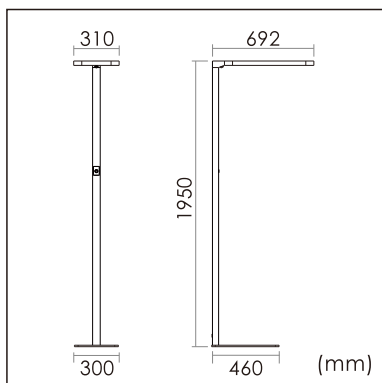

Odin-FR

free standing luminaires

20.012.14038

GENERAL

Floor
Standing
black
IP20
indirect 4000 lm
direct 4000 lm
total 8000 lm
Beam Angle $\uparrow 110^\circ / 90^\circ \downarrow$
UGR < 18

LED

4000K neutral white
CRI ≥ 80
L80(B10) 50,000H
SDCM < 3

PHYSICAL

length 692 mm
width 310 mm
height 1950 mm
17.1 kg

ELECTRICAL

80W
100 lm/W
AC200~240V

The data values for the luminous flux are initially subject to a tolerance of +/- 10%, those for the electrical connected load are initially subject to a tolerance of +/- 10%, and those for the colour temperature are initially subject to a tolerance of +/- 150 K. Product illustrations serve as examples and may differ from the original. No liability is assumed for typographical or printing errors. We reserve the right to make alterations in the interest of improving our products.