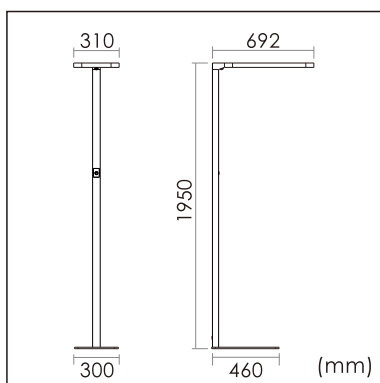

Odin-FR

free standing luminaires

20.012.14020

GENERAL

Floor
Standing
black
IP20
indirect 3000 lm
direct 3000 lm
total 6000 lm
Beam Angle $\uparrow 110^\circ/90^\circ\downarrow$
UGR < 18

LED

4000K neutral white
CRI ≥ 80
L80(B10) 50,000H
SDCM < 3

PHYSICAL

length 692 mm
width 310 mm
height 1950 mm
17.1 kg

ELECTRICAL

60W
100 lm/W
AC200~240V

The data values for the luminous flux are initially subject to a tolerance of +/- 10%, those for the electrical connected load are initially subject to a tolerance of +/- 10%, and those for the colour temperature are initially subject to a tolerance of +/- 150 K. Product illustrations serve as examples and may differ from the original. No liability is assumed for typographical or printing errors. We reserve the right to make alterations in the interest of improving our products.