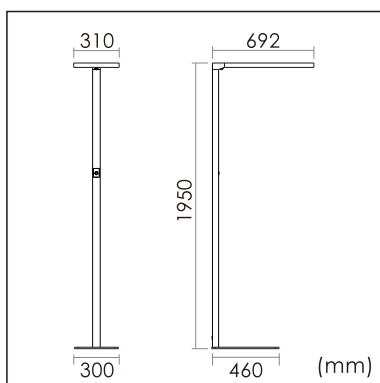

Odin-FS

free standing luminaires

20.013.14002

GENERAL

Floor
Standing
black
IP20
indirect 3000 lm
direct 3000 lm
total 6000 lm
Beam Angle $\uparrow 110^\circ / 90^\circ \downarrow$
UGR < 18

LED

4000K neutral white
CRI ≥ 80
L80(B10) 50,000H
SDCM < 3

PHYSICAL

length 692 mm
width 310 mm
height 1950 mm
17.1 kg

ELECTRICAL

60W
100 lm/W
AC200~240V

The data values for the luminous flux are initially subject to a tolerance of +/- 10%, those for the electrical connected load are initially subject to a tolerance of +/- 10%, and those for the colour temperature are initially subject to a tolerance of +/- 150 K. Product illustrations serve as examples and may differ from the original. No liability is assumed for typographical or printing errors. We reserve the right to make alterations in the interest of improving our products.