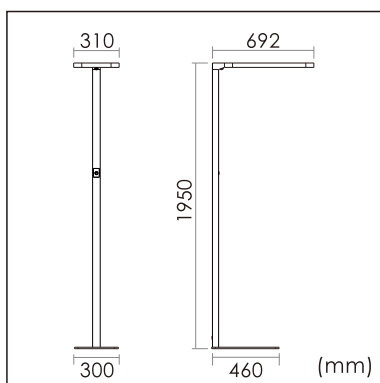

Odin-FR

free standing luminaires

20.012.33043

GENERAL

Floor
Standing
Silver
IP20
indirect 4000 lm
direct 4000 lm
total 8000 lm
Beam Angle $\uparrow 110^\circ/90^\circ \downarrow$
UGR < 18

LED

3000K warm white
CRI ≥ 80
L80(B10) 50,000H
SDCM < 3

PHYSICAL

length 692 mm
width 310 mm
height 1950 mm
17.1 kg

ELECTRICAL

80W
100 lm/W
AC200~240V

The data values for the luminous flux are initially subject to a tolerance of +/- 10%, those for the electrical connected load are initially subject to a tolerance of +/- 10%, and those for the colour temperature are initially subject to a tolerance of +/- 150 K. Product illustrations serve as examples and may differ from the original. No liability is assumed for typographical or printing errors. We reserve the right to make alterations in the interest of improving our products.