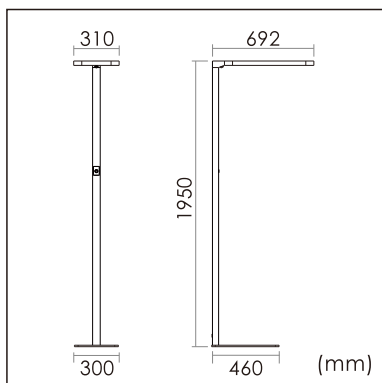

Odin-FR

free standing luminaires

20.012.16030

GENERAL

Floor
Standing
black
IP20
indirect 3400 lm
direct 3400 lm
total 6800 lm
Beam Angle $\uparrow 110^\circ / 90^\circ \downarrow$
UGR < 18

LED

3000~6000K Variable
CRI ≥ 80
L80(B10) 50,000H
SDCM < 3

PHYSICAL

length 692 mm
width 310 mm
height 1950 mm
17.1 kg

ELECTRICAL

80W
95 lm/W
AC200~240V

The data values for the luminous flux are initially subject to a tolerance of +/- 10%, those for the electrical connected load are initially subject to a tolerance of +/- 10%, and those for the colour temperature are initially subject to a tolerance of +/- 150 K. Product illustrations serve as examples and may differ from the original. No liability is assumed for typographical or printing errors. We reserve the right to make alterations in the interest of improving our products.