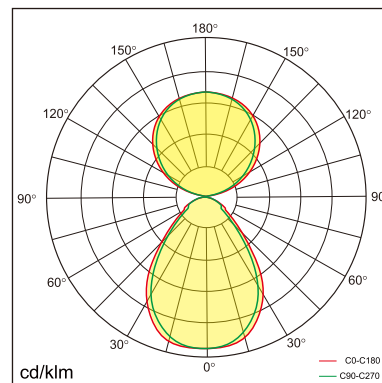

Odin-FR

free standing luminaires

20.012.16030

GENERAL

Floor
Standing
black
IP20
indirect 3400 lm
direct 3400 lm
total 6800 lm
Beam Angle $\uparrow 110^\circ / 90^\circ \downarrow$
UGR < 18

LED

3000~6000K Variable
CRI ≥ 80
L80(B10) 50,000H
SDCM < 3

PHYSICAL

length 692 mm
width 310 mm
height 1950 mm
17.1 kg

ELECTRICAL

80W
95 lm/W
AC200~240V

The data values for the luminous flux are initially subject to a tolerance of +/- 10%, those for the electrical connected load are initially subject to a tolerance of +/- 10%, and those for the colour temperature are initially subject to a tolerance of +/- 150 K. Product illustrations serve as examples and may differ from the original. No liability is assumed for typographical or printing errors. We reserve the right to make alterations in the interest of improving our products.