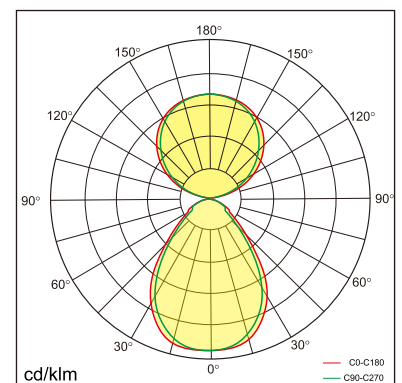

Odin-FS

free standing luminaires

20.013.34008

GENERAL

Floor
Standing
Silver
IP20
indirect 3000 lm
direct 3000 lm
total 6000 lm
Beam Angle $\uparrow 110^\circ / 90^\circ \downarrow$
UGR < 18

LED

4000K neutral white
CRI ≥ 80
L80(B10) 50,000H
SDCM < 3

PHYSICAL

length 692 mm
width 310 mm
height 1950 mm
17.1 kg

ELECTRICAL

60W
100 lm/W
AC200~240V

The data values for the luminous flux are initially subject to a tolerance of +/- 10%, those for the electrical connected load are initially subject to a tolerance of +/- 10%, and those for the colour temperature are initially subject to a tolerance of +/- 150 K. Product illustrations serve as examples and may differ from the original. No liability is assumed for typographical or printing errors. We reserve the right to make alterations in the interest of improving our products.