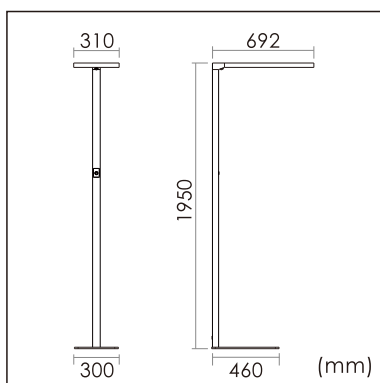

Odin-FS

free standing luminaires

20.013.34008

GENERAL

Floor
Standing
Silver
IP20
indirect 3000 lm
direct 3000 lm
total 6000 lm
Beam Angle $\uparrow 110^\circ / 90^\circ \downarrow$
UGR < 18

LED

4000K neutral white
CRI ≥ 80
L80(B10) 50,000H
SDCM < 3

PHYSICAL

length 692 mm
width 310 mm
height 1950 mm
17.1 kg

ELECTRICAL

60W
100 lm/W
AC200~240V

The data values for the luminous flux are initially subject to a tolerance of +/- 10%, those for the electrical connected load are initially subject to a tolerance of +/- 10%, and those for the colour temperature are initially subject to a tolerance of +/- 150 K. Product illustrations serve as examples and may differ from the original. No liability is assumed for typographical or printing errors. We reserve the right to make alterations in the interest of improving our products.