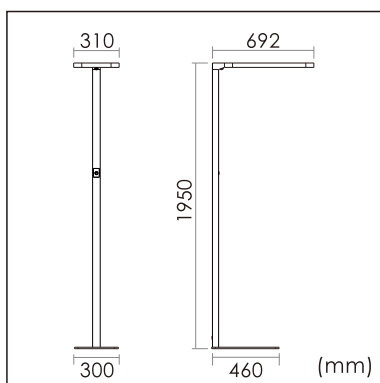

Odin-FR

free standing luminaires

20.012.26006

GENERAL

Floor
Standing
White
IP20
indirect 2600 lm
direct 2600 lm
total 5200 lm
Beam Angle $\uparrow 110^\circ / 90^\circ \downarrow$
UGR < 18

LED

3000~6000K Variable
CRI ≥ 80
L80(B10) 50,000H
SDCM < 3

PHYSICAL

length 692 mm
width 310 mm
height 1950 mm
17.1 kg

ELECTRICAL

60W
95 lm/W
AC200~240V

The data values for the luminous flux are initially subject to a tolerance of +/- 10%, those for the electrical connected load are initially subject to a tolerance of +/- 10%, and those for the colour temperature are initially subject to a tolerance of +/- 150 K. Product illustrations serve as examples and may differ from the original. No liability is assumed for typographical or printing errors. We reserve the right to make alterations in the interest of improving our products.