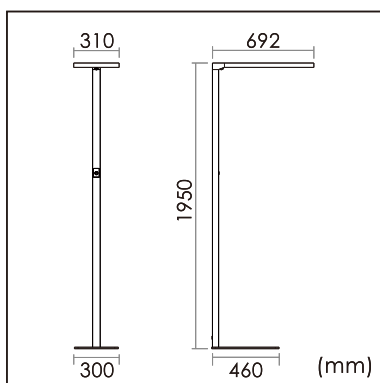

Odin-FS

free standing luminaires

20.013.13001

GENERAL

Floor
Standing
black
IP20
indirect 3000 lm
direct 3000 lm
total 6000 lm
Beam Angle $\uparrow 110^\circ/90^\circ\downarrow$
UGR < 18

LED

3000K warm white
CRI ≥ 80
L80(B10) 50,000H
SDCM < 3

PHYSICAL

length 692 mm
width 310 mm
height 1950 mm
17.1 kg

ELECTRICAL

60W
100 lm/W
AC200~240V

The data values for the luminous flux are initially subject to a tolerance of +/- 10%, those for the electrical connected load are initially subject to a tolerance of +/- 10%, and those for the colour temperature are initially subject to a tolerance of +/- 150 K. Product illustrations serve as examples and may differ from the original. No liability is assumed for typographical or printing errors. We reserve the right to make alterations in the interest of improving our products.