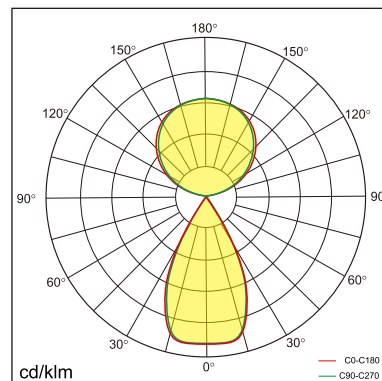

Freyr-F

free standing luminaire

20.011.16003

GENERAL

Floor
Standing
black
IP20
indirect 5500 lm
direct 2500 lm
total 8000 lm
Beam Angle $\uparrow 140^\circ/50^\circ\downarrow$
UGR < 6

LED

3000~6000K Variable
CRI ≥ 80
L80(B10)50,000H
SDCM < 3

PHYSICAL

length 1056 mm
width 225 mm
height 1950 mm
11.3 kg

ELECTRICAL

80W
100 lm/W
AC200~240V

The data values for the luminous flux are initially subject to a tolerance of +/- 10%, those for the electrical connected load are initially subject to a tolerance of +/- 10%, and those for the colour temperature are initially subject to a tolerance of +/- 150 K. Product illustrations serve as examples and may differ from the original. No liability is assumed for typographical or printing errors. We reserve the right to make alterations in the interest of improving our products.