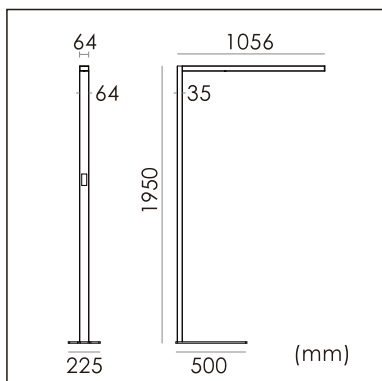

Freyr-F

free standing luminaire

20.011.16003

GENERAL

Floor
Standing
black
IP20
indirect 5500 lm
direct 2500 lm
total 8000 lm
Beam Angle $\uparrow 140^\circ/50^\circ\downarrow$
UGR < 6

LED

3000~6000K Variable
CRI ≥ 80
L80(B10)50,000H
SDCM < 3

PHYSICAL

length 1056 mm
width 225 mm
height 1950 mm
11.3 kg

ELECTRICAL

80W
100 lm/W
AC200~240V

The data values for the luminous flux are initially subject to a tolerance of +/- 10%, those for the electrical connected load are initially subject to a tolerance of +/- 10%, and those for the colour temperature are initially subject to a tolerance of +/- 150 K. Product illustrations serve as examples and may differ from the original. No liability is assumed for typographical or printing errors. We reserve the right to make alterations in the interest of improving our products.