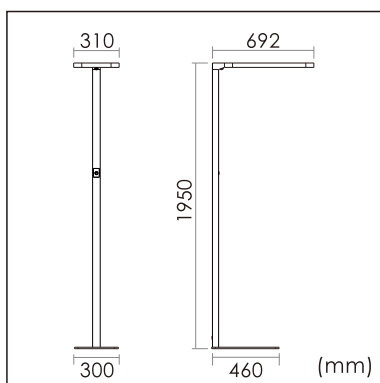

Odin-FR

free standing luminaires

20.012.34017

GENERAL

Floor
Standing
Silver
IP20
indirect 3000 lm
direct 3000 lm
total 6000 lm
Beam Angle $\uparrow 110^\circ / 90^\circ \downarrow$
UGR < 18

LED

4000K neutral white
CRI ≥ 80
L80(B10) 50,000H
SDCM < 3

PHYSICAL

length 692 mm
width 310 mm
height 1950 mm
17.1 kg

ELECTRICAL

60W
100 lm/W
AC200~240V

The data values for the luminous flux are initially subject to a tolerance of +/- 10%, those for the electrical connected load are initially subject to a tolerance of +/- 10%, and those for the colour temperature are initially subject to a tolerance of +/- 150 K. Product illustrations serve as examples and may differ from the original. No liability is assumed for typographical or printing errors. We reserve the right to make alterations in the interest of improving our products.