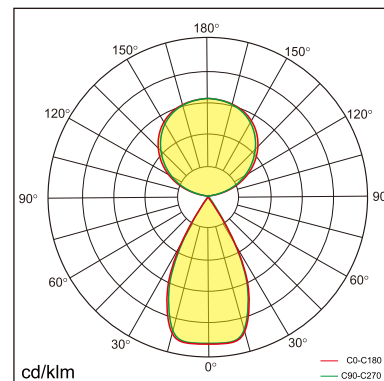

Freyr-F

free standing luminaire

20.011.24005

GENERAL

Floor
Standing
White
IP20
indirect 6600 lm
direct 3000 lm
total 9600 lm
Beam Angle $\uparrow 140^\circ/50^\circ\downarrow$
UGR < 6

LED

4000K neutral white
CRI ≥ 80
L80(B10)50,000H
SDCM < 3

PHYSICAL

length 1056 mm
width 225 mm
height 1950 mm
11.3 kg

ELECTRICAL

80W
120 lm/W
AC200~240V

The data values for the luminous flux are initially subject to a tolerance of +/- 10%, those for the electrical connected load are initially subject to a tolerance of +/- 10%, and those for the colour temperature are initially subject to a tolerance of +/- 150 K. Product illustrations serve as examples and may differ from the original. No liability is assumed for typographical or printing errors. We reserve the right to make alterations in the interest of improving our products.