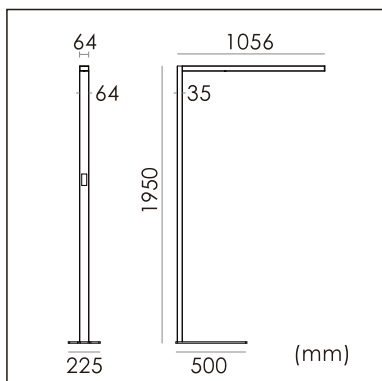

Freyr-F

free standing luminaire

20.011.24005

GENERAL

Floor
Standing
White
IP20
indirect 6600 lm
direct 3000 lm
total 9600 lm
Beam Angle $\uparrow 140^\circ/50^\circ\downarrow$
UGR < 6

LED

4000K neutral white
CRI ≥ 80
L80(B10)50,000H
SDCM < 3

PHYSICAL

length 1056 mm
width 225 mm
height 1950 mm
11.3 kg

ELECTRICAL

80W
120 lm/W
AC200~240V

The data values for the luminous flux are initially subject to a tolerance of +/- 10%, those for the electrical connected load are initially subject to a tolerance of +/- 10%, and those for the colour temperature are initially subject to a tolerance of +/- 150 K. Product illustrations serve as examples and may differ from the original. No liability is assumed for typographical or printing errors. We reserve the right to make alterations in the interest of improving our products.